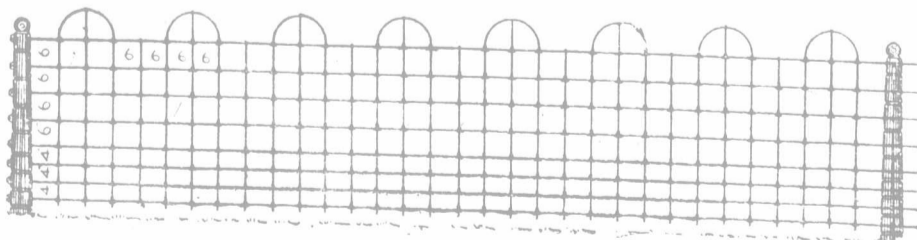

THE NOXON

OPEN-BACK BINDER

Is Acknowledged by Practical Farmers to be the Best.

SOME SPECIAL FEATURES:

- Built of Steel Throughout.
- Open Back.
- Removable Dividers.
- Telescopic Packer Shaft.
- Three Packers.
- Weight Trip.
- The Lightest Made.
- A Pair of Ponies Can Handle It.
- Runs Without Noise.
- Always Reliable.
- No Neckweight.
- Handles Tangled Grain Perfectly

EVERY PURCHASER GIVES A TESTIMONIAL.

THE NOXON CO., Ltd., INGERSOLL, ONT.

This Fence is particularly suited for cemetery, orchard and garden. Made of wickets 12 inches wide, and any length required. The price is less than that of the other ornamental fences, and in a long stretch this is a consideration.