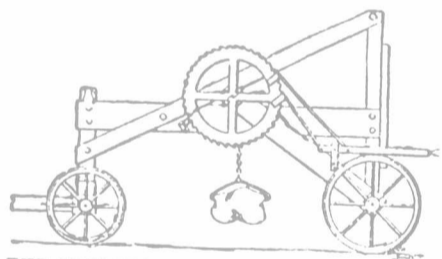

IDEAL

WOVEN WIRE FENCING

Heavy uprights and bars of No. 9 hard spring wire, united by a perfect galvanized lock, make the IDEAL FENCE

**Strong,
Serviceable,
Durable.**

Contraction and expansion amply provided for. Write to-day for catalogue.

THE NEW STONE AND STUMP EXTRACTOR BREVETED BY LEMIRE.—Capable of lifting 18,000 lbs. Has no equal for lifting and carrying stones, etc., for placing stones so as to build up fence to 5 ft. high and leave the ground in a condition fit for mowing and reaping machines. After the hooks are adjusted on the stones, the only thing to do is to pull the lever. You can lift up a thing, carry it and place it on a stone fence in 10 minutes. The agricultural societies and clubs of farmers should all buy it. Price moderate. For complete details address: JOHN AMIBAU, 40 LANSBOWNE AVE., TORONTO, ONT. This Stone Extractor is guaranteed for the extraction and transportation of 40 to 50 stones a day, fixed in fence.
Guaranteed as mentioned above. Agents wanted.

THE NOXON

OPEN-BACK BINDER

Is Acknowledged by Practical Farmers to be the Best.

SOME SPECIAL FEATURES:

- Built of Steel Throughout.
- Open Back.
- Removable Dividers.
- Telescopic Packer Shaft.
- Three Packers.
- Weight Trip.
- The Lightest Made.
- A Pair of Ponies Can Handle It.
- Runs Without Noise.
- Always Reliable.
- No Neckweight.
- Handles Tangled Grain Perfectly