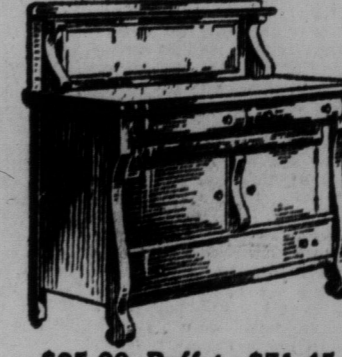

$95.00 Buffet, $71.45
Colonial designs—genuine quartered oak front and top, in fumed and golden finishes. Regularly $95.00. August Sale price **71.45**