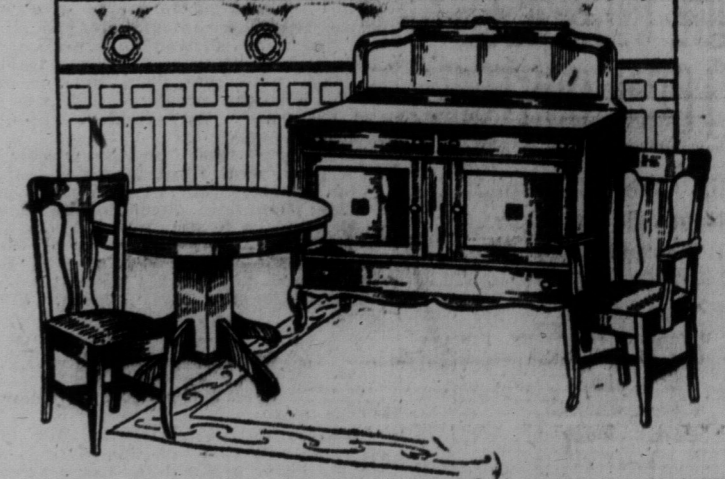

8-Piece Dining Suite $108.00

Regularly $147.75.
Buffet, Extension Table and set of Diners, in fumed and golden finishes. Buffet—genuine oak, 48-inch case, with shaped legs. Extension Table—solid oak—42-inch top—extends to 6 feet. Heavy square pedestal. Dining Chairs—5 small and 1 arm chair—solid oak. Movable seats covered in craftsman. Regularly $147.75. August Sale price, suite **108.00**

More Dressers and Chiffoniers At August Sale Prices

$39.00 Chiffoniers, $26.95
Selected oak in fumed and golden finishes. Large mirror. Regularly $39.00. August Sale price **26.95**

$44.50 Dressers, $29.85
Selected oak, in fumed and golden finishes. Large plate mirror. Regularly $44.50. August Sale price **29.85**

$44.00 Dressers, $36.25
Mahogany finish. Shaped top with large bevelled plate mirror. Regularly $44.00. August Sale price **36.25**

$38.50 Chiffonier, $29.75
Mahogany finish, with 4 large and 2 small drawers. Wood trimmed plate mirror 16 x 20 inches. Regularly $38.50. August Sale price **29.75**

$73 Divanettes $63.95

Eight Outstanding Values in Buffets and Extension Tables

$78.50 Buffet, $58.75
Colonial design—genuine oak, in fumed and golden finishes. Regularly $78.50. August Sale price **58.75**

$95.00 Buffet, $71.45
Colonial designs—genuine quartered oak front and top, in fumed and golden finishes. Regularly $95.00. August Sale price **71.45**

15.45
Extension Table—Solid oak, 42-inch top, extends to 6 feet. Fumed and golden finishes.

Pillows $2.39 and $3.95 Pair

Pillows—All mixed feathers, clean and sanitary. August Sale price, pair **2.39**
Pillows—Selected chicken and duck feathers, size 21 x 27 inches, 6 lbs. to pair. Enclosed in art ticking. August Sale price, pair **3.95**

$15.75 Mattresses at $12.95

Blown cotton—full weight. All regular sizes.
MATTRESSES—Cotton felt, built in layers, not stuffed. Regularly $19.75. August Sale price **12.95**
SPRINGS—All metal frame. All regular sizes. August Sale price **8.00**
SPRINGS—All metal frames—double woven wire fabric. August Sale price **10.00**