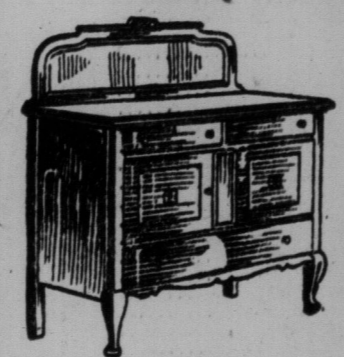

Eight Outstanding Values in Buffets and Extension Tables

$78.50 Buffet, $58.75
Colonial design—genuine oak, in fumed and golden finishes. Regularly $78.50. August Sale price **58.75**