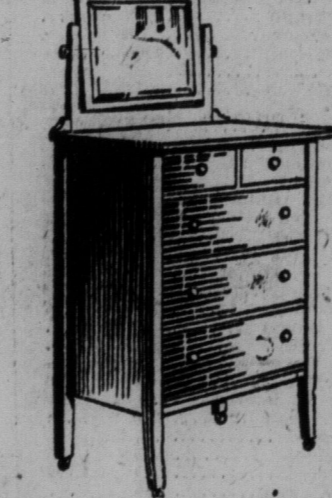

Chiffoniers—Solid oak in fumed finish. 3 long and 2 small drawers. Large mirror. Regularly $42.00. August Sale price **28.95**

$36.25