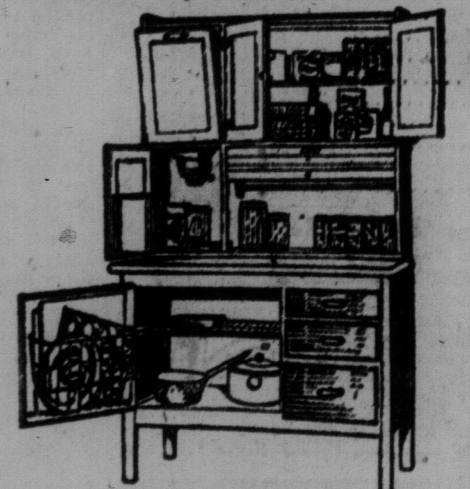

Kitchen Cabinet Illustrated $49.95

Regularly $69.00
Made of selected oak, with roll shutter front and porcelain bake-board. White enamel interior—heavy glass sugar bin with swing bracket. Glass set for spice, coffee and tea—metal bread box with sliding cover. Regularly $69.00. August Sale price **49.95**

Baking Tables, $15.95
Regularly $19.00
Base is varnish finished with white top as cutting and kneading board—one large drawer for linen, and others for cutlery and spice. 1 large flour bin—also bin divided for sugar and meal. Regularly $19.00. August Sale price at **15.95**
Kitchen Cupboard
Selected hardwood in golden finish. 2 glass doors on top, with shelves. Base has large cupboard and 2 small drawers. Regularly $35.00. August Sale price is **25.45**

NEAR TOR
Magnificent
room and
modern
bath, for
rent, call
1800
West Building
PROBS: L
POL
CARVELL
ON CAN
EXPO
Railways
Stock, an
East A
ONTAR
Ottawa, Aug.
bargo on Cana
absolute neces
board, who is
commissioner,
Sydney, the r
stocks. Inju
affected in cas
pulp mill at
shut down fo
being taken by
The Canada
market at a
production, an
price control
on export. Ca
in eastern Can
million tons,
million tons a
there is an equ
and at higher
claiming prod
greatly decrea
present rate o
tained, there
million tons th
one and three
low pre-war p
tion now show
the first time
How
The statisti
we do not requ
Ontario, most
Age, received
thracite coal in
five months o
got 97.4 of th
the correspond
Up to May, 192
per cent. of th
inous coal imp
a total of 110
received by th
five correspond
total receipt of
those received
year 1917, and
last year.
TEN PER
IN M
Large Truc
Car at Q
Pap
Ten people v
terday which
truck on after
the day was
Queen and Pe
truck was half
tracks when a
struck it and
side. The occu
thrown in all
none of them
overturned ve
Three of the
hurt they had
Michael's leg
who suffered
bruises, were
homes after
tion.
The injured
165 Carlaw av
41 Poucher str
by the police.
Bel's Hospital
four years, 14
to the hospital
back; George
nue, injuries
Clarty, 62 Pay
shock; Mrs.
severe shaking
Donald McLe
fering from sh
41 Poucher
Marjorie Daw
of the truck, n
taken to St.
Mrs. Dunwood
fering from sh
Friends
Charles Daw
owner and dri
was driving hi
for a picnic,
Pape avenue a
south to the n
when an ene
the truck with
nuses of the
of Pape avenu
car was travel
speed. Up to
was unable to
responsible for
reata were ma
The eastbound
charter of mot
ductor No. 45
Broadview ave
the police and
injured people.
SENDS U
T
Vienna, s
served an
Russia, giv
days to v
from Ruma
ing to a
ceived here
In the eve
comply, it
declare a g