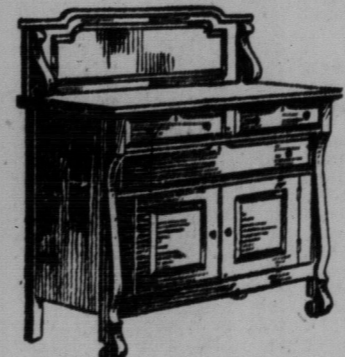

Eight Outstanding Values in Buffets and Extension Tables

$78.50 Buffet, $58.75
Colonial design—genuine oak, in fumed and golden finishes. Regularly $78.50. August Sale price **58.75**