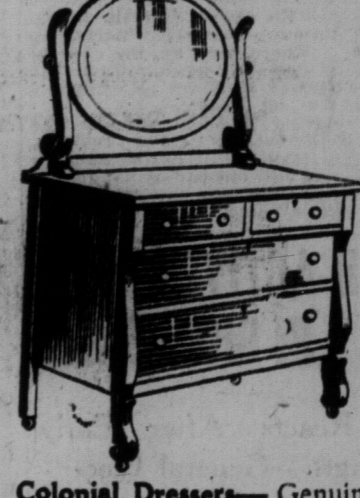

Colonial Dressers—Genuine quarter-cut oak front and top in fumed finish, plate mirror 22 x 28 inches. Regularly $52.00. August Sale price is **36.25**

$30.75