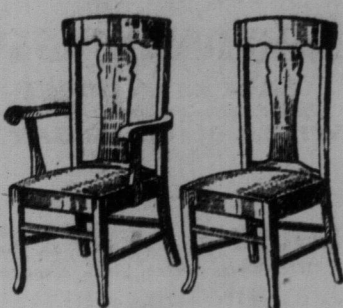

$45.50 Set

Set of Dining Chairs

Set of Dining Chairs