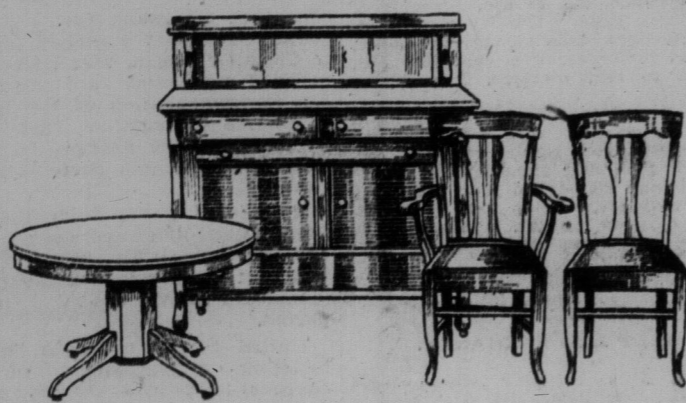

8-Piece Dining Suite $143.90

Regularly $197.00.
Fumed and golden finishes. Buffet, Extension Table and 6 Diners.
Buffet—genuine quartered oak front and top—52 inches long. Large mirror.
Extension Table—solid quarter-cut oak top—extends to 6 feet. Heavy octagon pedestal.
Dining Chairs—5 small and 1 arm chair. Shaped legs and top rails. Movable seats upholstered in genuine leather. Regularly $197.00. August Sale price, suite **143.90**