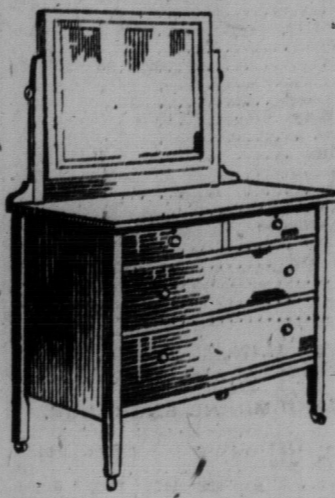

The Home-Lovers' Club

The high tide of value-giving is here now, during this greater August Sale. The special sale prices coupled with the convenient terms of "The Home-Lovers' Club" make the task of home furnishing decidedly economical and satisfactory. It costs nothing extra to join the club, and all club members obtain the advantage of the special August Sale prices.

Consult the Home-Lovers' Club Secretary, Fourth Floor, and learn how this service will assist you in financing your home furnishing needs.

Brass Bed, Spring and Mattress $51.35

Regularly $64.25
Brass Bed has heavy 2-inch posts and top rails—ball corners—5 heavy fillers and special caps. Double size only.
Mattress—felt, built in layers, not stuffed. Roll edges, deeply tufted.
Spring—heavy metal frame with lock weave spring. 5 pieces complete. Regularly $64.25. August Sale price, complete **51.35**

Brass Bed, Spring and Mattress $35.85

Regularly $43.75
Bed has 2-inch posts with heavy top rails, large caps and heavy fillers.
Mattress has centre of curled fibre with jute felt both sides. Covered in art ticking.
Spring has all steel frame of woven wire fabric—strongly reinforced. Regularly $43.75. August Sale price, complete **35.85**

$34.95

Dressers—Solid oak in fumed finish. Square post and pillars. Mirror 22 x 28 inches. Regularly $49.00. August Sale price **34.95**

$28.95