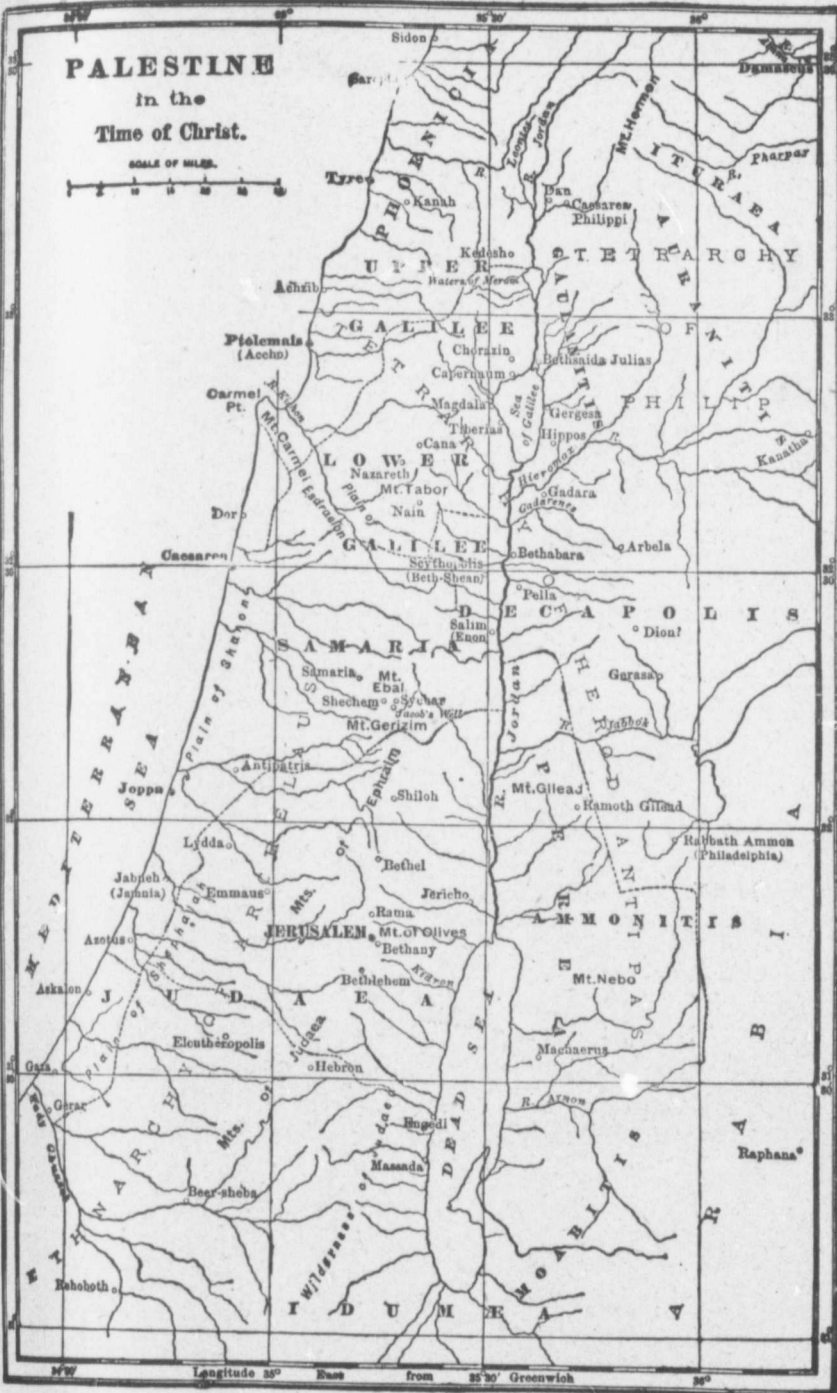

PALESTINE

in the
Time of Christ.

SCALE OF MILES.

Longitude 35° East from 25° 30' Greenwich