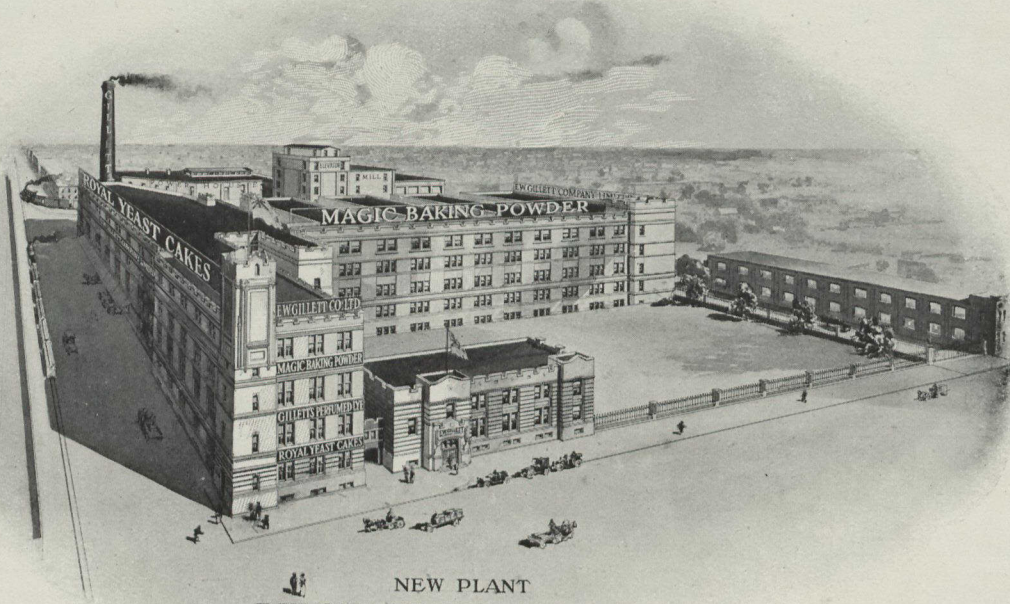

THE OLD PLANT

NEW PLANT
E.W. GILLETT COMPANY LIMITED
TORONTO, ONT.

THE NEW PLANT

SHERATON INLAID FURNITURE

Herewith we illustrate a complete Sheraton Dining Room Suite in Mahogany inlaid. The splendid feature of this period is the extremely graceful and dainty appearance accomplished by the straight, tapered legs and broad inlaid lines, which was the most prominent feature of Thomas Sheraton's creations. Then we finish all our Sheraton goods in the light Sheraton brown color, which gives you practically a correct reproduction, yet embodying all modern requirements.