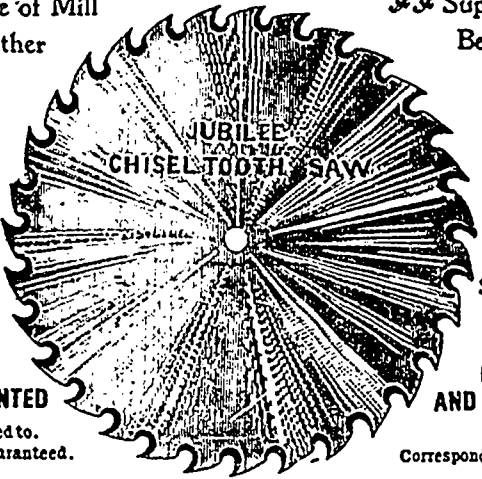

THE JAMES ROBERTSON CO., Limited.

Manufacturers of Saws of All Description

A Full Line of Mill
Rubber and Leather
Metal, &c., always

Supplies, including
Belting, Babbit
carried in stock

Head Office:
144 William St.
MONTREAL

Factories at
MONTREAL,
TORONTO,
and
ST. JOHN, N. B.

ALL OUR SAWS
FULLY WARRANTED
Orders promptly attended to.
Satisfaction Guaranteed.

CIRCULAR, GANG
AND MILL SAWS A
SPECIALTY
Correspondence Solicited.

Rice Lewis & S