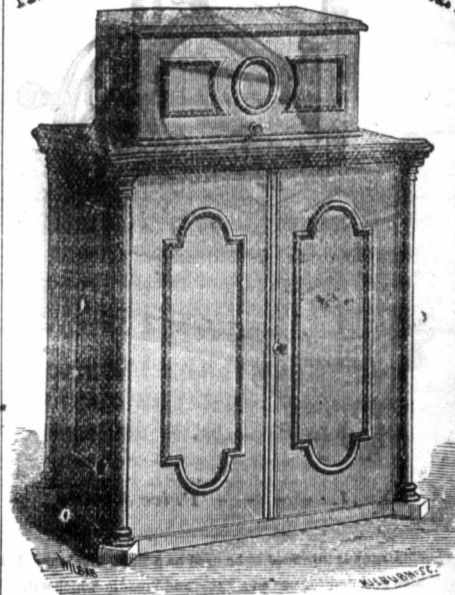

CHAMPION  
Family Shuttle Sewing Machine

IT IS POSITIVE IN ALL ITS PARTS.

No. 3. - - - Price \$30.00.

This Machine is the same as No. 2, and in addition, has a Cover to protect the Machine from dust when not in use.

It is a perfect Family Machine in every respect.

CHAMPION  
Family Shuttle Sewing Machine.

INDISPENSABLE IN EVERY FAMILY

No. 4. - - - Price \$75.00.

This Machine has a Full Cabinet Case, Black Walnut or Mahogany, Oil Finished or Polished, as ordered. The Machine and Case are finished in the highest style of the Art.