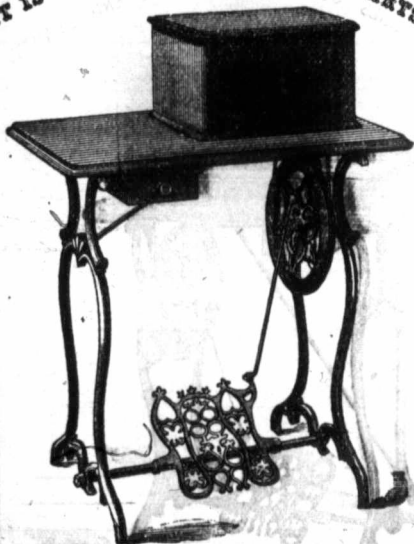

CHAMPION  
Family Shuttle Sewing Machine

IT IS POSITIVE IN ALL ITS PARTS.

No. 3. - - - Price \$30.00.

This Machine is the same as No. 2, and in addition, has a Cover to protect the Machine from dust when not in use.

It is a perfect Family Machine in every respect.

CHAMPION  
Family Shuttle Sewing Machine.

INDISPENSABLE IN EVERY FAMILY

No. 4. - - - Price \$75.00.

This Machine has a Full Cabinet Case, Black Walnut or Mahogany, Oil Finished or Polished, as ordered. The Machine and Case are finished in the highest style of the Art.