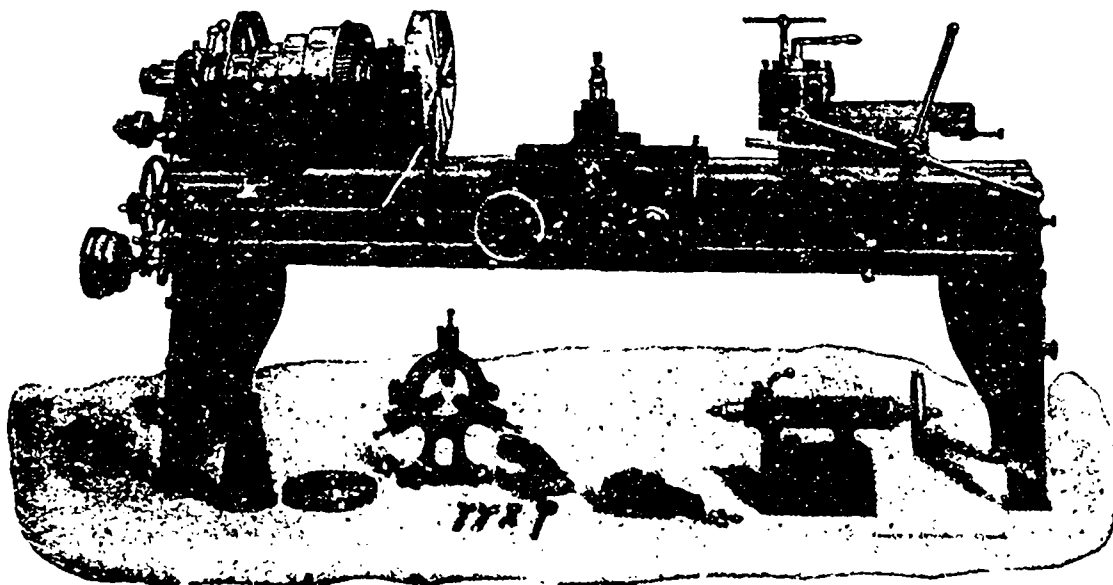

THE GOLDIE & McCULLOCH CO., LIMITED
GALT, - ONTARIO.

Extensive builders of Wheelock Engines, Ideal Engines, Gas and Gasoline Engines, Boilers, Pumps, Water Wheels, Outmeal Mill Machinery, Flour Mill Machinery, Wood-working Machines, Saw Mill Machinery, Wool Machinery, Wood Rim Split Pulleys, Iron Pulleys, Shafting Hangers, Gearing, Friction Clutch Pulleys, etc. Safes, Vaults and Vault Doors.

Catalogues, Estimates, etc., Cheerfully Furnished on Application.

The GOLDIE & McCULLOCH CO., Limited, GALT, Ont.

THE IMPERIAL OIL COMPANY, Limited.

Highest Awards at the World's Fair, Chicago, upon

**Lubricating, Water White Illuminating Oils,
Paraffine Wax, Etc.**

We manufacture all grades of oils, greases, soap stocks, candles, wool stocks, leather and tanners' oils, fuel gas, machinery, cylinder oils, &c. And solicit opportunity to compete against any oil on the market. Write for prices and samples.

Refineries at **SARNIA and PETROLIA, CANADA.**

Merchandising Branches at:

HALIFAX, N. S. HAMILTON, ONT. QUEBEC, QUE. LONDON, ONT. TORONTO, ONT. WINNIPEG, MAN. ST. JOHN, N. B. QUEBEC, ONT.
MONTREAL, QUE. CHATHAM, ONT. PETERBORO, ONT. VANCOUVER, B. C. MONCTON, N. B. STRATFORD, ONT. KINGSTON, ONT. WINDSOR, ONT.

JOHN BERTRAM & SONS,
DUNDAS, - - ONTARIO.

We have a number of

Second-Hand Tools

ENGINE LATHE WITH TURRET ATTACHMENT.

When writing to Advertisers kindly mention THE CANADIAN MANUFACTURER.

Which being in
Good Order are
offered at

**Very
Low
Prices**

To clear out
Stock quickly

PLEASE
WRITE IF
INTERESTED