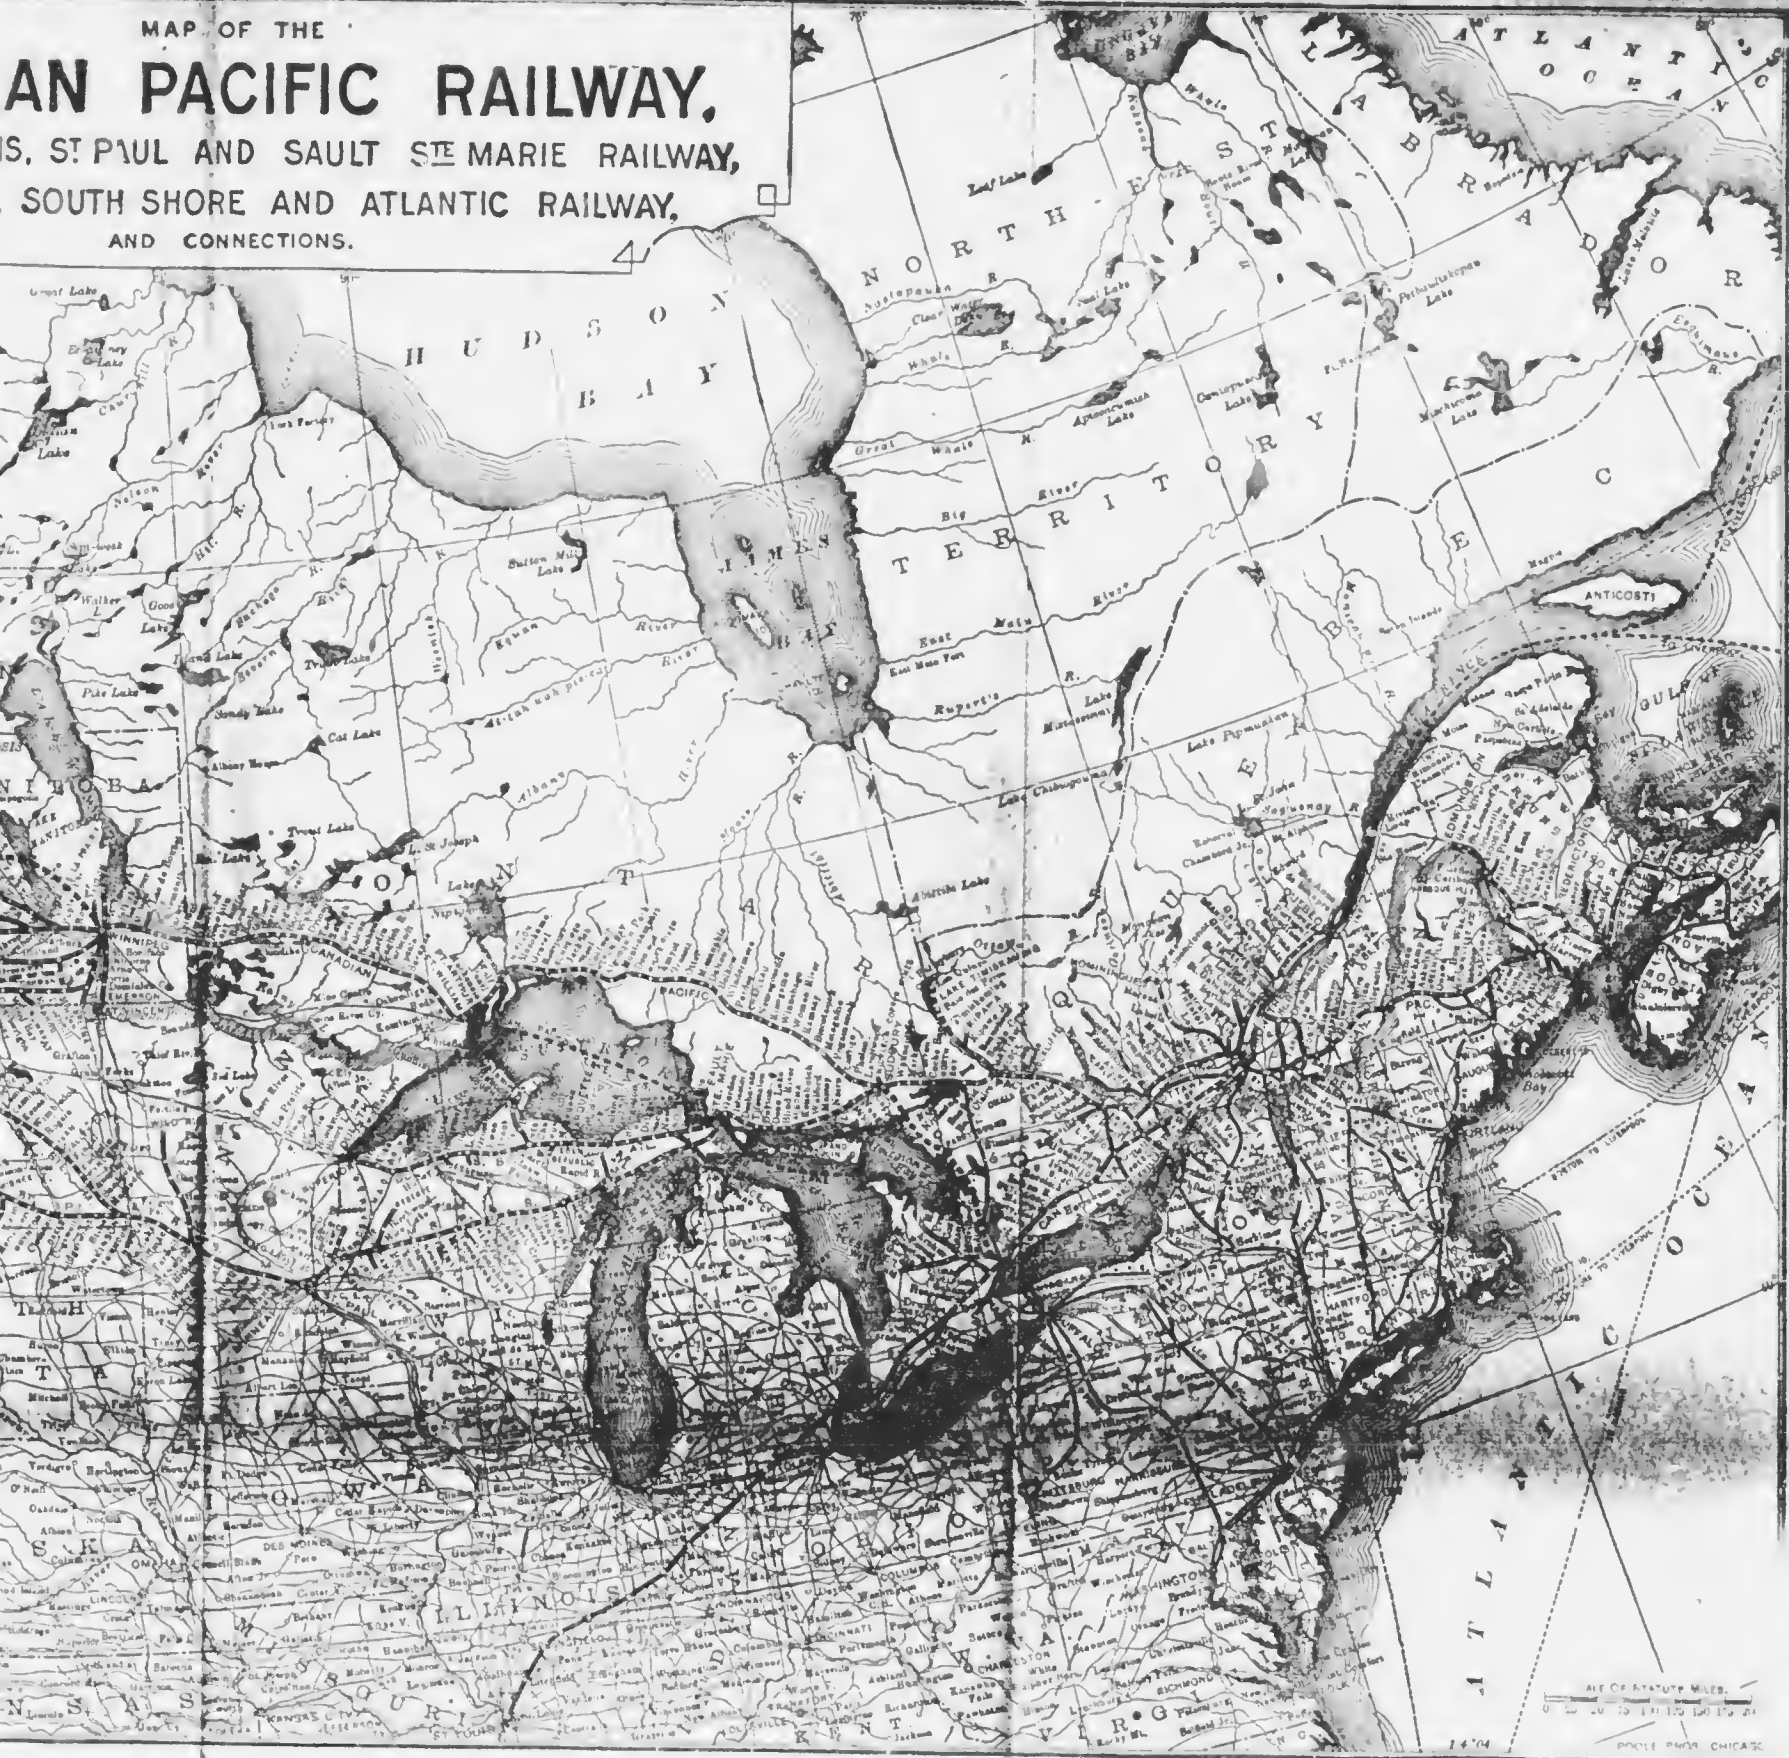

MAP OF THE  
**PACIFIC RAILWAY,**  
S. ST. PAUL AND SAULT STE MARIE RAILWAY,  
SOUTH SHORE AND ATLANTIC RAILWAY,  
AND CONNECTIONS.

SCALE OF STATUTE MILES.  
0 50 100 150 200 250  
PACIFIC RAILWAY CHICAGO