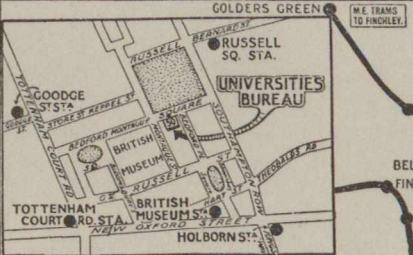

TO NORTH ACTON AND EALING

BUS SERVICES TO BARNES & EAST SHEEN.

TO PUTNEY BRIDGE, SOUTH FIELDS AND WIMBLEDD.

TO STOCKWELL & CLAPHAM COMMONS.

MOTOR BUS TO STRATFORD, ILFORD.

TO GOWER ST.

TO TOTTENHAM COURT RD. STA.

TO BAKER ST.

TO PORTLAND ST.

TO RUSSELL SQUARE.

TO ALDERSGATE.

TO LIVERPOOL ST.

TO WHITECHAPEL.

TO STAMFORD BROOK.

TO BARONS COURT.

TO WEST KENSINGTON.

TO SOUTH KENSINGTON.

TO VICTORIA SQUARE.

TO BOROUGH.

TO LONDON BRIDGE.

TO WAPPING.

TO TURNHAM GREEN.

TO RAVENSCOURT PARK.

TO ADDISON RD.

TO SOUTH KENSINGTON.

TO WEST BROMPTON.

TO ELEPHANT & CASTLE.

TO SURREY DOCKS.

TO ROTHERHITHE.

TO STAMFORD BROOK.

TO BARONS COURT.

TO WEST KENSINGTON.

TO SOUTH KENSINGTON.

TO VICTORIA SQUARE.

TO BOROUGH.

TO LONDON BRIDGE.

TO WAPPING.

TO TURNHAM GREEN.

TO RAVENSCOURT PARK.

TO ADDISON RD.

TO SOUTH KENSINGTON.

TO WEST BROMPTON.

TO ELEPHANT & CASTLE.

TO SURREY DOCKS.

TO ROTHERHITHE.