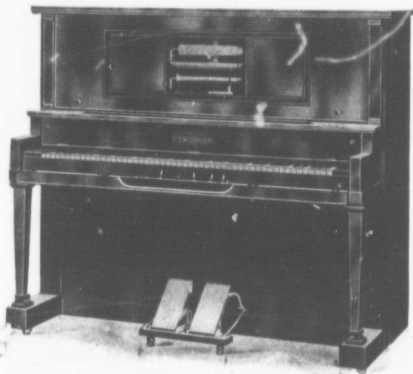

Style 72

We invite inquiries from places where we are not already represented.

Get the Agency for the Line
in which there is Big Money.

THE
NEWCOMBE PIANO CO.
LIMITED

359 YONGE ST.

TORONTO - - - CANADA