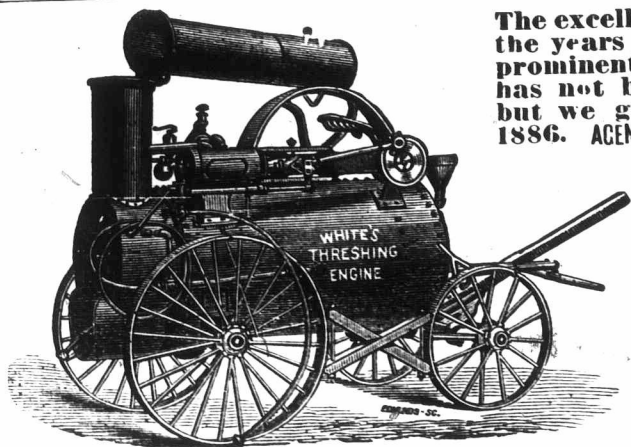

The Light Running Bain Wagon

MANUFACTURERS OF
FARM, SPRING AND FREIGHT WAGONS.

Team and Freight Wagons are made with Steel Skeins when wanted.
 Send for Circular and Prices to
BAIN WAGON COMPANY, WOODSTOCK, ONT.
 N. B.—Every Wagon warranted. 244-e

SCALES! SCALES!

The Platform of this Scale is 6 feet by 4 feet.
 No Farmer, Stock Raiser or Produce Dealer should be without one.
 It weighs Accurately from half pound to 4,000 pounds.
DAIRY SCALES, SPECIAL FAMILY SCALES, COUNTER SCALES, PLATFORM SCALES, HAY SCALES, &C., &C.
 Quality, Accuracy and Beauty of workmanship unsurpassed.
BURROW, STEWART & MILNE
 HAMILTON, ONT. 244-y