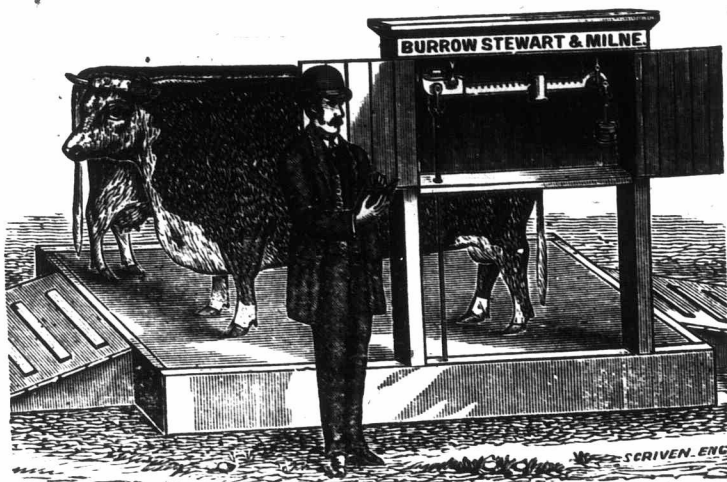

The Light Running Bain Wagon

MANUFACTURERS OF
FARM, SPRING AND FREIGHT WAGONS.

Team and Freight Wagons are made with Steel Skeins when wanted.
 Send for Circular and Prices to
BAIN WAGON COMPANY, WOODSTOCK, ONT.
 N. B.—Every Wagon warranted. 244-e

SCALES! SCALES!

The Platform of this Scale is 6 feet by 4 feet.
 No Farmer, Stock Raiser or Produce Dealer should be without one.
 It weighs Accurately from half pound to 4,000 pounds.
DAIRY SCALES, SPECIAL FAMILY SCALES, COUNTER SCALES, PLATFORM SCALES, HAY SCALES, &C., &C.
 Quality, Accuracy and Beauty of workmanship unsurpassed.
BURROW, STEWART & MILNE
 HAMILTON, ONT. 244-y

The excellent record of this Engine as the years roll on has brought it so prominently in favor that the supply has not been equal to the demand, but we guarantee a full supply for 1886. AGENTS WANTED IN SOME LOCALITIES
 It is licensed by all Insurance Co's and has proved itself to be the most durable.
 The Engine for the Northwest is made to burn either coal, wood or straw. Farmers, procure a Genuine White Threshing Engine at the Forest City Machine Works, London, Ont., Can.
GEORGE WHITE, Proprietor and Manager
 H. B. WHITE, Supt. of Machinist Dept.
 A. W. WHITE, Supt. of Erecting Dept.
 HUB. J. WHITE, Secretary-Treasurer.
 F. J. WHITE, Assistant-Secretary.
 The engines may be seen at Van Tassal's foot bridge warehouse, Belleville. 243-y