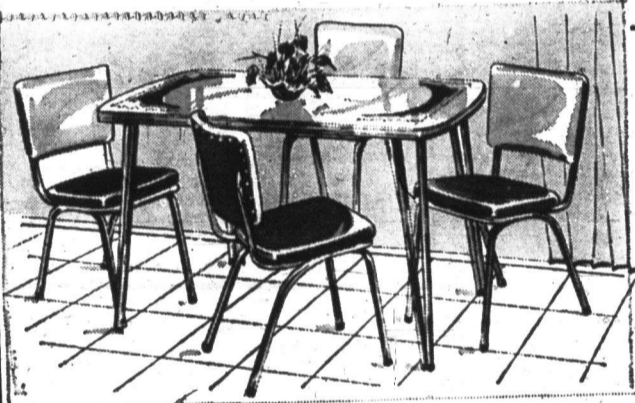

SAVE! OCCASIONAL TABLES
SMART BOOKSHELF
SPECIAL
9.97
Each

YOUR CHOICE
"Plan-a-room" Bookshelf with walnut-finished metal shelves, complementing wrought iron ends. 36" x 36" x 9".
Tables — scratch, stain, mar-resistant "Formica" grain vinyl edging. Coffee table 18" x 48", step table 16" x 28" x 12".

PILLOW-BACK RECLINER

Sturdily constructed with dried hard birch frame, no-sag spring seat and pillow-back. Fashion-coloured vinyl cover.

SPECIAL
48.88

5-PIECE KITCHEN SET
SPECIAL
39.88

"Arborite" - topped 30" x 40" table with 8" leaf, in chrome or bronze-tone finish, with chrome or vinyl molding. Four vinyl-covered chairs in "Glitter" pattern. Attractive colours.