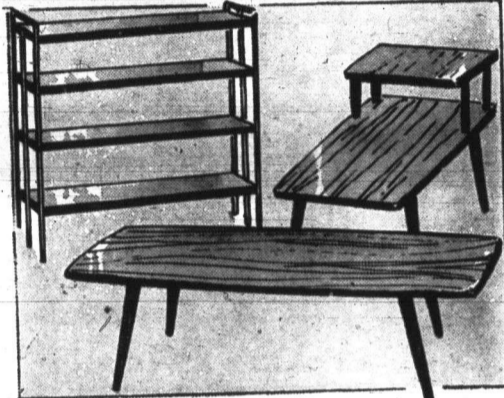

SALE STARTS
JAN. 18 TILL JAN. 31

Home SALE

DIXIE PLAZA
Store Hours:
Mon. - Wed. 10-6
Thurs.-Fri. 10-9.30
Sat. 9-6

Furnishings

ENJOY QUALITY AT
SENSATIONAL SAVINGS

MODERN DINETTE SEATS 4!
SPECIAL
63.88

5-Piece bronze-tone set has walnut-coloured 36" x 48" x 60" table (including 12" leaf) and 4 chairs with white vinyl seats, wooden backs.

SAVE! OCCASIONAL TABLES
SMART BOOKSHELF
SPECIAL
9.97
Each

YOUR CHOICE
"Plan-a-room" Bookshelf with walnut-finished metal shelves, complementing wrought iron ends. 36" x 36" x 9".
Tables — scratch, stain, mar-resistant "Formica" grain vinyl edging. Coffee table 18" x 48", step table 16" x 28" x 12".

PILLOW-BACK RECLINER

Sturdily constructed with dried hard birch frame, no-sag spring seat and pillow-back. Fashion-coloured vinyl cover.

SPECIAL
48.88

5-PIECE KITCHEN SET
SPECIAL
39.88

"Arborite" - topped 30" x 40" table with 8" leaf, in chrome or bronze-tone finish, with chrome or vinyl molding. Four vinyl-covered chairs in "Glitter" pattern. Attractive colours.