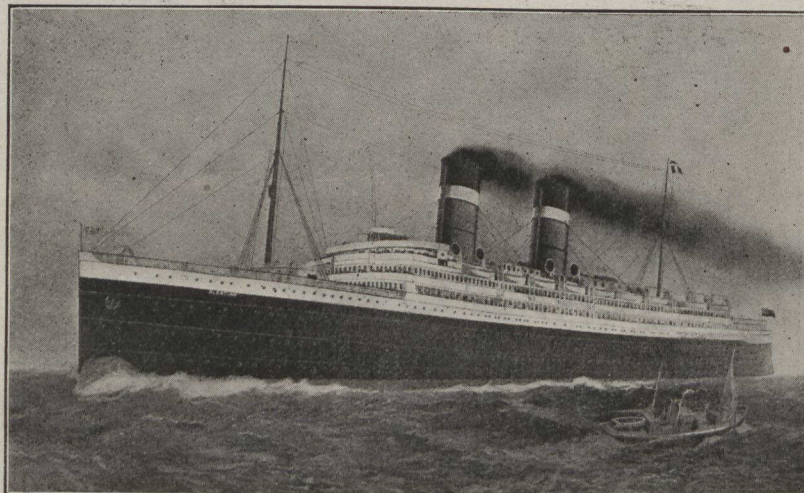

"ALSATIAN" and "CALGARIAN," 17,500 tons, 19 knots (building).
These steamers will be the largest, finest and fastest sailing to Canada.

All Steamers
Equipped with
Wireless, insuring
safety

Express Steamers
Liverpool Service

SERVICES: MONTREAL to LIVERPOOL, GLASGOW, LONDON and HAVRE.

Before planning your next summer's holiday, communicate with

The ALLAN LINE, 77 Yonge St., Toronto