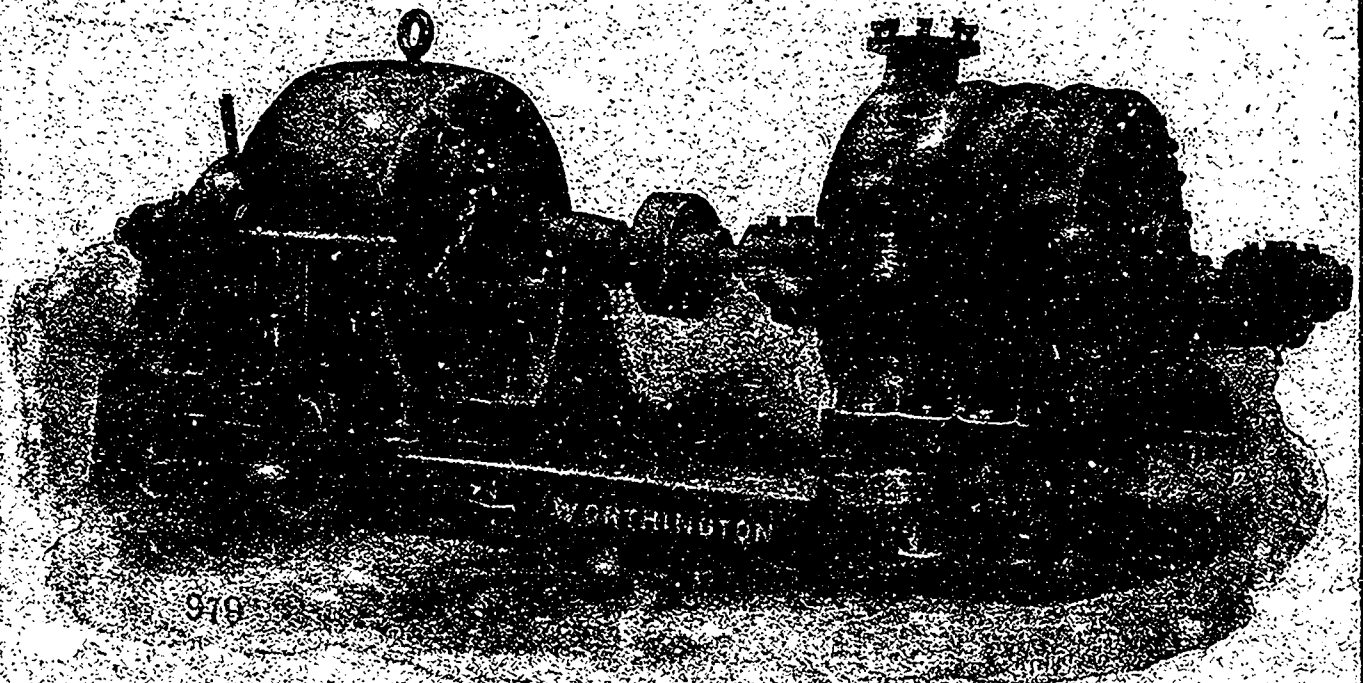

# Westinghouse Motors

Increase Shop Output.

Decrease Shop Cost.

Westinghouse Type S Variable Speed Motor Driving Transverse Head Shaper.

Liverpool & London & Globe Bldg.,  
MONTREAL.

184 Granville Street,  
HALIFAX.

4 Stage Worthington Turbine Pump, Electric Driven  
FOR HEADS UP TO 2,000 FEET

The JOHN McDOUGALL CALEDONIAN IRON WORKS CO., Limited  
Builders for Canada. MONTREAL.