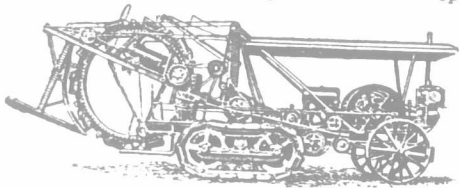

THE BUCKEYE TRACTION DITCHER CO.
2016 Crystal Ave. Findlay, O.

a