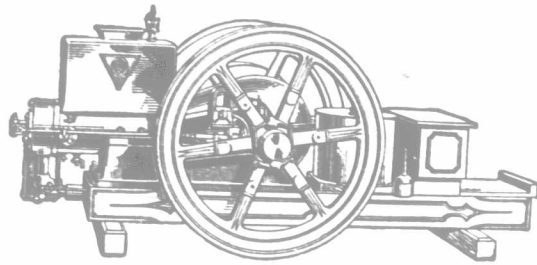

"The greatest convenience on the farm"—

that's what farmers who own them say about

Alpha Gas Engines

AND that is what you, too, will say after you have used one and seen how much time and work it saves.

If you want to cut or grind feed, fill a silo, saw wood, or pump water, or if the women folks want to run the cream separator, the churn or a washing machine, the ALPHA is right on hand ready to do the work—and do it more quickly and more cheaply than you can get it done in any other way.

The ALPHA is a powerful, smooth-running engine which will develop its full rated horsepower on a minimum amount of either gasoline or kerosene. The sensitive governor prevents any waste of fuel from changes in load.

The ALPHA has no trouble-making batteries, but starts and runs on a reliable low-speed magneto. It is so simple that a boy or a woman can start and operate it, and this simplicity means low upkeep cost and exceptional freedom from repairs.

You need a good gas engine on your farm. Send for our illustrated engine catalogue, which describes the ALPHA in detail and tells why farmers who use it get the most for their money.

Alpha Gas Engines are made in eleven sizes, 2 to 28 H. P., and each size is furnished in stationary, semi-portable, or portable style, with hopper or tank-cooled cylinder.

THE DE LAVAL COMPANY, Ltd.

LARGEST MANUFACTURERS OF DAIRY SUPPLIES IN CANADA. Sole manufacturers in Canada of the famous De Laval Cream Separators and Ideal Green Feed Silos, Alpha Gas Engines, Alpha Churns and Buttermakers. Catalogues of any of our lines mailed upon request.

MONTREAL PETERBORO WINNIPEG VANCOUVER
50,000 BRANCHES AND LOCAL AGENCIES THE WORLD OVER

Make Ditching Your Business!

Right now, while you're thinking how to establish an independent profitable business, the finest chance in the world lies right before you. Everywhere there is wet land that needs underdrainage.

You can do this work with a Buckeye Traction Ditcher; operate 8 or 9 months in the year and clean up more good money than on a 75 acre farm. Conditions of course vary, but a

"A Perfect Trench at One Cut" BUCKEYE Traction Ditcher

ordinarily clears a daily net profit of $15 to $20. Quite frequently operators do better, but you will admit this is good.

The Buckeye Traction Ditcher cuts a smooth, true trench ready to receive the tile immediately and from 4½ to 12 feet deep, depending on the size of machine. Cuts through frost and hardpan. Apron wheels affording wide bearing area, enable these Ditchers to travel over and operate successfully in swampy lands.

Here is what two Buckeye Operators say their machines accomplished:

"Have been greatly pleased with my Buckeye. Last season I excavated 6673 rods of ditch, averaging 21½¢ per rod. After expenses paid had $1435.77 net profit for my labor. I can fully recommend the Buckeye Machine to any possible purchaser."
CARL J. WILLIS,
Bannister, Mich.