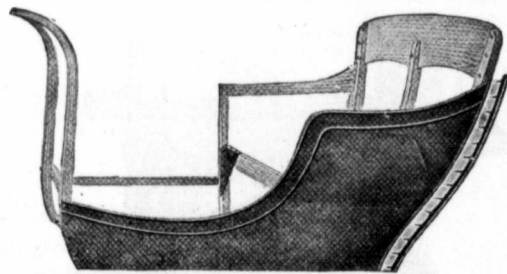

THIS IS THE STEEL AGE

THE LATEST IS A STEEL CUTTER

PRESSED STEEL SIDE
PANELS, BACKS AND DASHES
STEEL FORE DOORS
SELECT HICKORY GEARS

The very Latest, the Strongest and most
Durable—Practically an

INDESTRUCTIBLE CUTTER

ALWAYS LEADING

BROCKVILLE cutters have always been recognized as the most stylish, comfortable and serviceable winter vehicles used in North America. When an improvement of any sort can be effected, it always comes out first on the "BROCKVILLE" line. STEEL FORE DOORS were first used on BROCKVILLE CUTTERS and nothing in its construction ever added so much to the comfort and appearance of the cutter. This Fore Door device is patented and is an exclusive BROCKVILLE feature. While leading in every new departure, its substitution of FINE PRESSED STEEL for WOOD bodies makes an entirely new and daring record in carriage building, and the BROCKVILLE CUTTER for 1913 will have

PRESSED STEEL PANEL BODIES—SIDE PANELS, BACKS AND DASHES ALL OF PRESSED STEEL

CUTTER TROUBLES CURED !

Cutters are used in a season often of excessive moisture from melting snow which very quickly finds its way into the wood panels. They have to meet the roughest usage to which a carriage of any kind is subjected and the panels open up very often before being used one season. STEEL PANELS put an end to this, and the sorry spectacle of checked, warped and split panels—mouldings broken or knocked off and having to be tacked on again. THE MOULDING ON THE STEEL PANEL IS A RAISED PART OF THE PANEL ITSELF. There are no defective joints to open up. Corners are covered with angle steel specially rolled for this purpose.