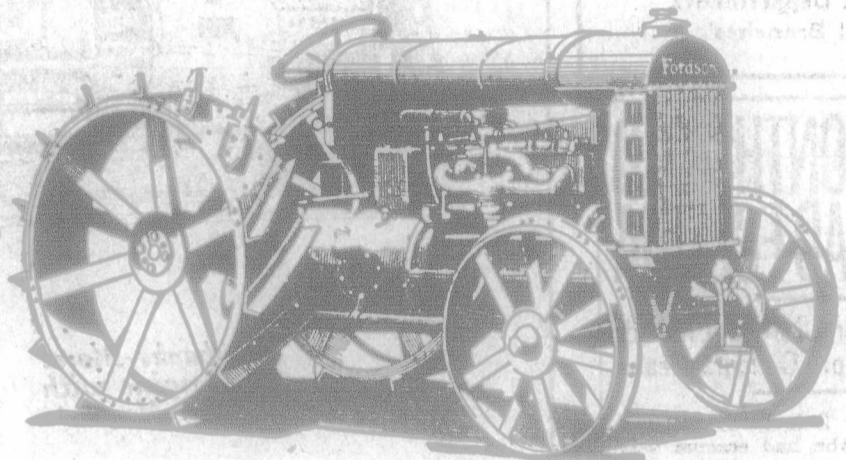

# Power Farming

with the  
**Fordson**  
TRADE MARK  
**TRACTOR**

**T**HE Fordson Tractor is taking care of every power job; it is taking the drudgery out of farm work and solving the labor problem. Power farming with the Fordson reduces the cost of preparing land to almost one-half what it would be with horses, and saves a third to a half of the farmer's time. What machinery does for the factory, the Fordson Tractor is accomplishing on the farm—it is increasing production at lower costs and making farm life attractive.

**Power Farming** with the Fordson means to you this fall the facilities for plowing more acres than you ever dared to put in crop with horses. You can do it with the certainty that the Fordson will enable you to harvest the extra crops in less time, with greater efficiency and at lower cost than with any other form of power.

**The Fordson and Plowing**—The Fordson plows 6 to 8 acres in a 10 hour day, handling two plows in average soil. Some Fordson owners have done 10 acres in 10 hours. It requires only an average of 1½ to 2 gallons of kerosene to the acre.

**Light Weight**—Weighs only 2700 pounds. Heavy enough to grip the ground, light enough not to pack the land or sink in soft earth. Compact in design, it can make short, quick turns at the end of furrow.