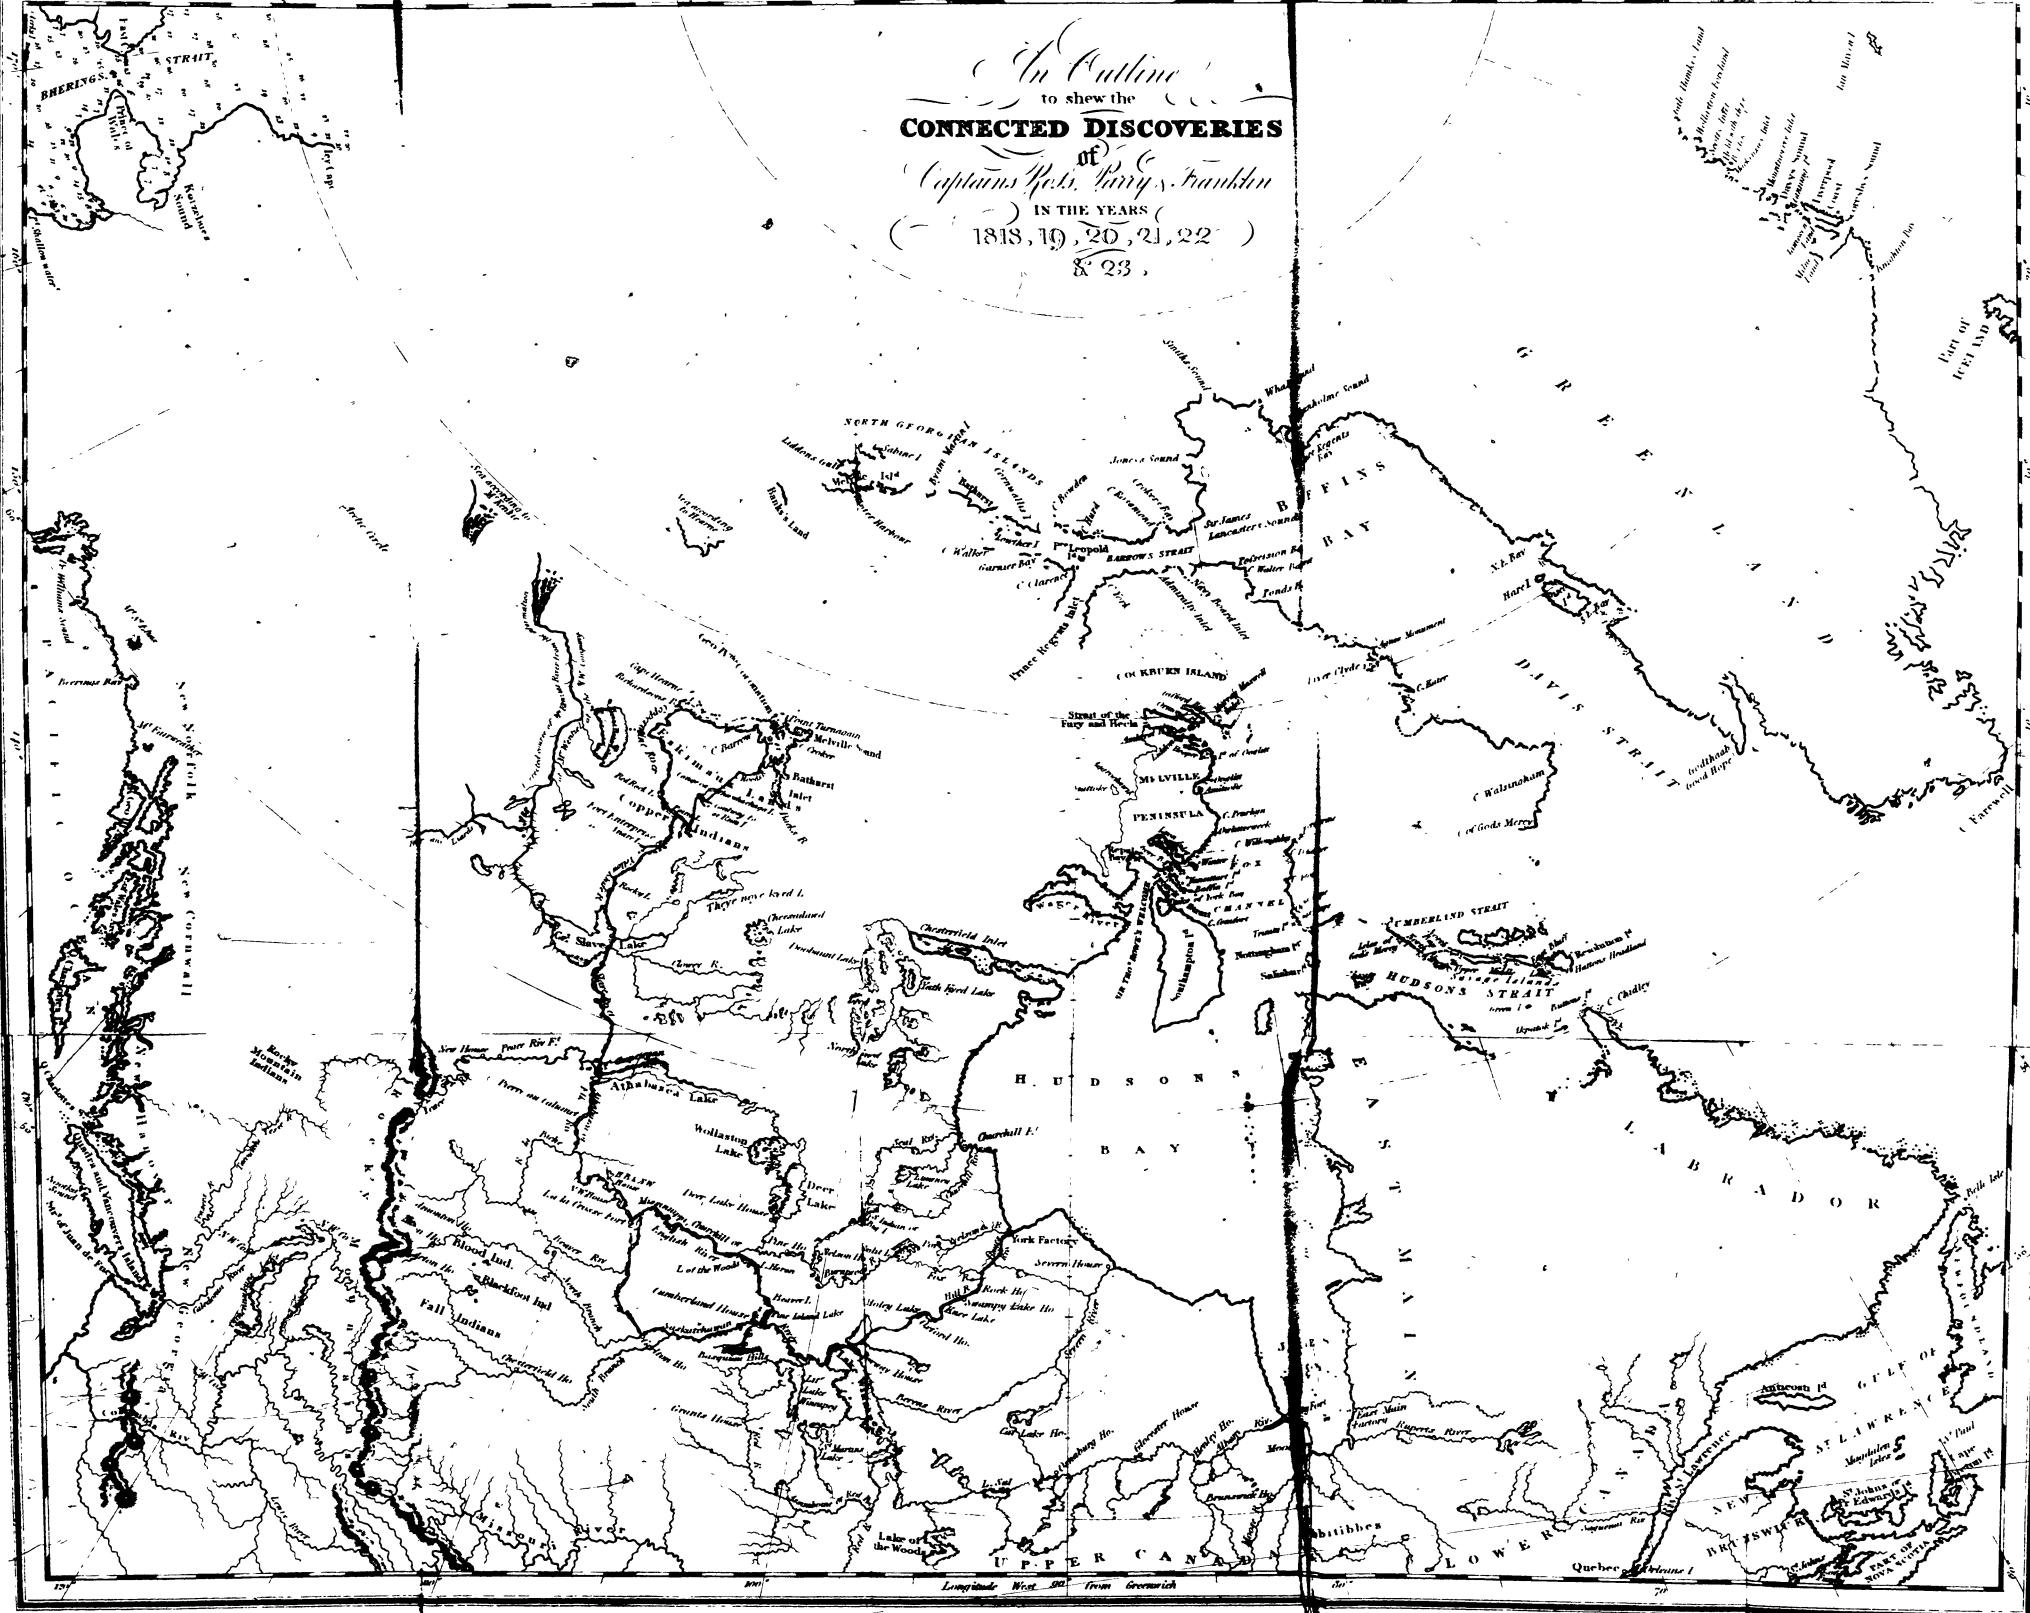

In Outline
to shew the
CONNECTED DISCOVERIES
of
Captains Robt. Barry & Franklin
IN THE YEARS
(1813, 19, 20, 21, 22)
& 23.