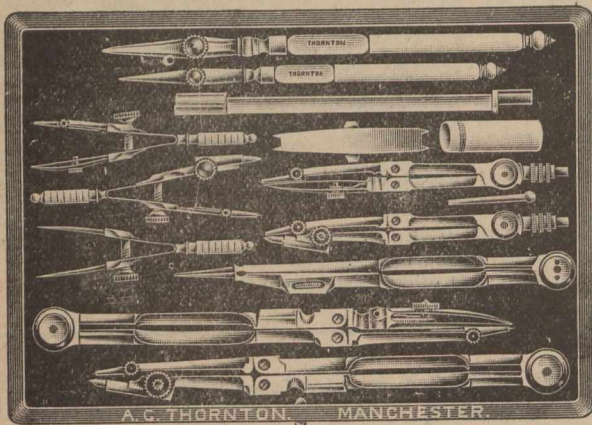

DRAWING AND SURVEYING INSTRUMENTS, E.C.

English Make - The Latest, Best and Cheapest.

The Ideal Cases.

No. 5148. This Set in Electrum. Best Quality, with Needle Points and Double Joints, in Morocco flat Pocket Case, complete.

The most practical and serviceable Case, as also the cheapest for the quality ever offered. Compasses 6 in., and other instruments in proportionate sizes.

No. 5149. Same Set in Square Polished Walnut Case, with lock and key. Complete and extra, 4 1/2 inch. Jointed Drawing Pen.

My special Cases of English Drawing Instruments range from 8/6 to £20. All made in my own factory, and the bulk are quite different to what are sold by any other maker or dealer in the Trade.

Loose Drawing Instruments of every description.

MANUFACTURERS OF Oil Drums, Tapers, Paint & Ink Kegs.

Oil Drum.

Plain Keg.

Hoopd Keg.

Taper Can.

Tins for Biscuits, Jams, Coffee, etc., and Confectionery Tins of every description.

Lever-top Tins for Paint, Enamel, Syrups, Soap, &c.; Oil and Varnish Cans; Tin Canisters of every description for Dry Goods.