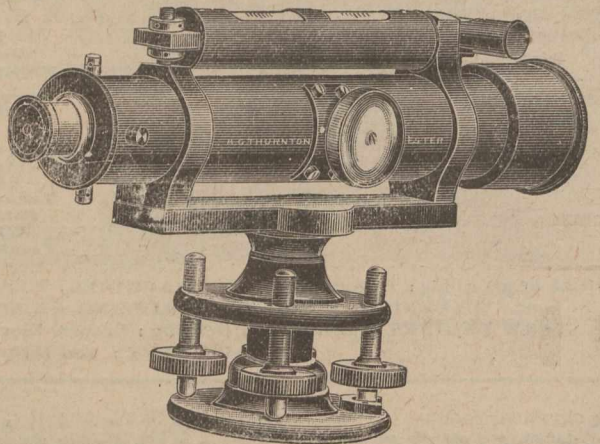

No. 5132. The Standard Level.

English make 12 in. Telescope. Improved Pattern with Polished Mahogany Case and Tripod. Complete £8 10s., as illustrated.

No. 3637 The Desideratum Level, 12 in. Telescope, with Case and Tripod. Complete £4 17s. 6d.

Theodolites and Levels Staves, Chains Tapes, Rods, &c. For particulars see Illustrated Catalogue, post free.

Repairs with promptitude and at moderate charges.

TRACING PAPERS AND CLOTHS.

As also Drawing Papers, every kind and quality. My specialities in above form a series of the very best and cheapest to be had. Samples and Prices, post free.

Photo Materials for Copying Tracings, every process. New Papers, Frames, Baths, &c.

CONTRACTOR TO
HER MAJESTY'S
GOVERNMENT.

TELEGRAMS:
DRAWING.—MANCHESTER.

A. G. THORNTON,

Practical Manufacturer. Exclusively Trading in this Branch.
99 St. Mary's Street, - MANCHESTER, ENG.

CONSUMERS CORDAGE COMPANY,

MANUFACTURERS OF Limited.

Cordage and Binder Twine

OF EVERY DESCRIPTION.

HEAD OFFICE:
283 St. Patrick Street
MONTREAL.

Telegraphic Address: "Rees, Dundee."

WM. REES & CO., LTD.,

The Dundee Tin and Sheet Metal Works,
DUNDEE, SCOTLAND.

MANUFACTURERS OF Oil Drums, Tapers, Paint & Ink Kegs.

Tins for Biscuits, Jams, Coffee, etc., and Confectionery Tins of every description.

Lever-top Tins for Paint, Enamel, Syrups, Soap, &c.; Oil and Varnish Cans; Tin Canisters of every description for Dry Goods.

Quality Guaranteed. Prices on Application.
Contractors for every description of Tin and Sheet Metal Goods.