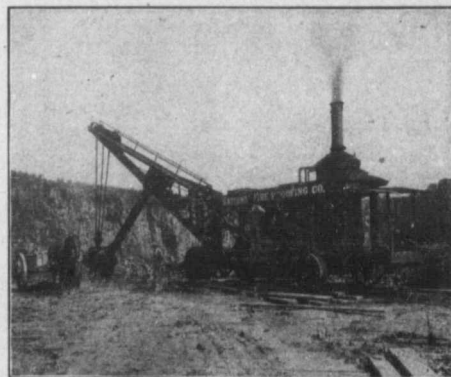

Little Giant Special High Crane Shovel.

CONTRACTORS !!

We are the sole Canadian agents for the Vulcan Iron Works Co., of Toledo, Ohio, manufacturers of the well-known "Little Giant" and "Vulcan" Steam Shovels. Full information furnished on application.

N. J. HOLDEN CO., Limited MONTREAL, 302 St. James Street
TORONTO, 42 York Street