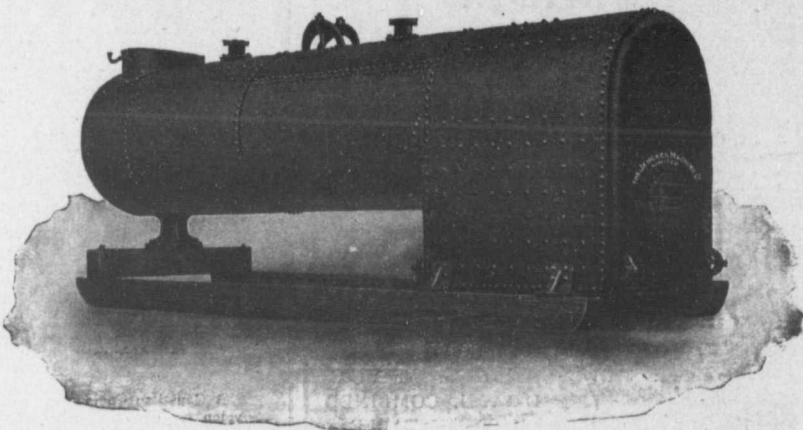

— Locomotive Boilers —

Convenient
Self Contained
Portable.

In all sizes from
25 to 100 h.p. for
medium or high
pressure.

Larger sizes
built to order

WRITE FOR
CATALOGUE

The **Jenckes Machine Co., Limited**