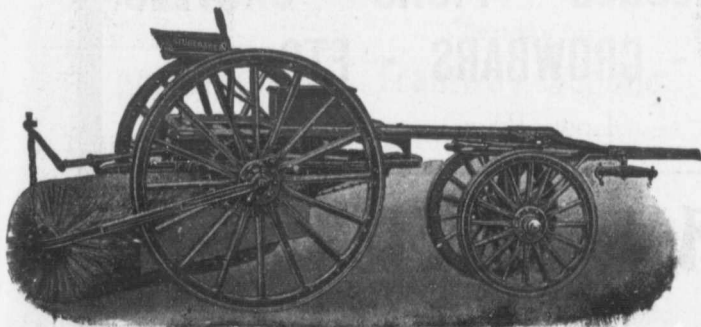

Stackpole
Patent Improved

Street Sweeping Machine

Is the Standard
of Perfection