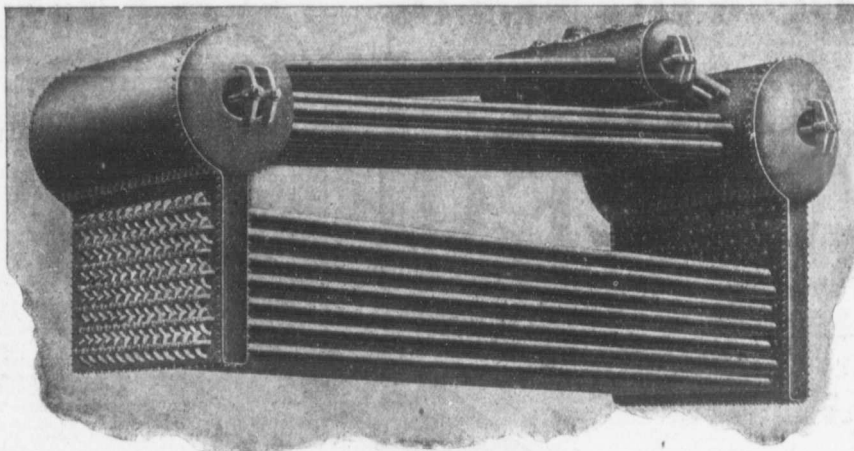

CANADA WATER TUBE BOILERS