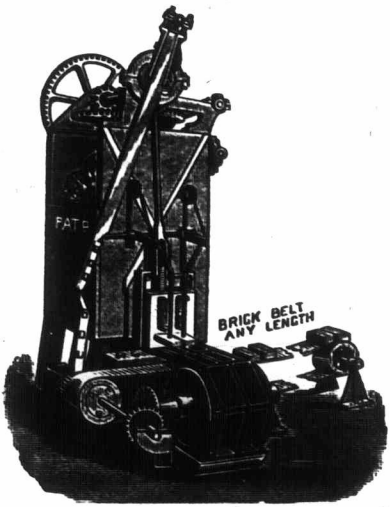

BONE MILLS
For Grinding Bones Oyster Shells and Grain for Poultry.
Every Farmer and Poultryman should have one.
Circulars on application. **WM. RENNIE, Toronto.**

GARDEN, FIELD, FLOWER AND TREE SEEDS
STERLING WORTH AND QUALITY HAVE MADE **SIMMERS' SEEDS** the most popular brands. Sow them and you will use none but Simmers'. All Seeds mailed free on receipt of catalogue price. Please send your address for a Seed Catalogue, free on application.
J. A. SIMMERS, Seedsman, Toronto.
(Established 1856.)

BRUCE'S FRESH and GENUINE SEEDS
FOR THE FARM, VEGETABLE AND FLOWER GARDEN,
are unrivalled for Purity, Vitality and General Excellence. The thirty-sixth annual edition of our descriptive Priced Catalogue beautifully illustrated, will be mailed free to all applicants, and to customers of last year without ordering it. Every market gardener in the Dominion will find it to their interests to use our Seeds.
John A. Bruce & Co., Hamilton, Ont.