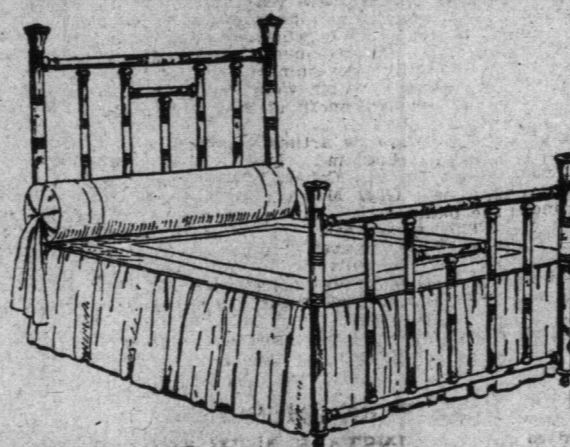

The Bed Springs have steel frames, with 100 spiral coil springs, in black japanned finish. Sizes 4' and 4' 6" wide. Sale price, extra special **5.90**

300 PAIRS BED PILLOWS TO CLEAR TODAY AT $1.10 PAIR.

These Bed Pillows are filled with all feathers, clean and thoroughly renovated, and free from odor. Cases are of fancy art ticking. Size 17 x 25 inches; light, soft and well-filled. Special sale price **1.10**

EATONIA BOX SPRINGS AT $17.50. A GREAT SALE OFFERING.

These box springs have hardwood frames, with coil springs, fastened together with interlocking coppered wire. Instead of cord, a patented arrangement which allows full play to each spring. These have soft cotton top and are covered with fancy art ticking. 4' 6" wide. If you want a good spring now is the time to get it. Sale price, each **17.50**

MARSHALL MATTRESSES WITH MOSS TOPS, SPECIAL, EACH, $27.00.

The Marshall Mattress is the 1,000 coil spring mattress—each spring in a cotton pocket, covered with filling known as moss, and covered in heavy striped ticking; one of the most comfortable mattresses made. Sale price **27.00**

—Furniture Building, James and Albert Sts.

Two Great Sale Values in Electric Fixtures for Today

The prices practically tell the story. They are part of a manufacturer's clearance lot of samples and small lots, and offer savings of about 30 per cent. These are but representative values in the assortments. If you want to save on fixtures come today and see the display.

The 3-light Sheffield design electric fixture has 8" body. The cast arms extend and are fitted with link drops to sockets which are fitted with shade rings. The body is suspended from ceiling canopy by one chain. Smooth brass Flemish finish. Sale price **6.75**

The 4-light dining-room electric shower has 16" pan suspended on four chains from cast hook-type body, which is suspended from ceiling canopy by one chain. The sockets are fitted with spun shade holders. The pan and canopy of this fixture have a neat ring of the reed and daisy design, finish in Flemish. Sale price **12.50**

—Basement.

As a War Measure--Two Deliveries Per Day

Until Further Notice We Shall Make Only Two Deliveries Per Day Where We Formerly Made Three Deliveries.

Take Advantage of This Offering of Paint at 59c and Have It Ready for the Great Spring Clean-Up

Paint at 59c is a Novelty Nowadays, So if You Have Much or Little Paint to Buy, NOW is the Time to Buy.

Some of the colors and shades are getting low, so we advise ordering early—to make sure, order today, and where quantities are required order gallon cans.

This paint is a well-known, reliable brand. EVERY CAN BEARS THE EATON LABEL—YOU CAN BUY IT, USE IT, AND IF IT DOESN'T PROVE SATISFACTORY IN EVERY WAY WE'LL REPLACE IT OR REFUND YOUR MONEY.