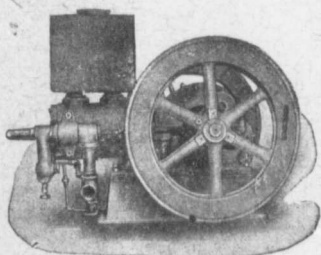

**THE BARRIE
GASOLINE
ENGINES**

925/5

TYPE A AND B, 3 TO 8 H. P.

**The Canada Producer and Gas
Engine Co. Ltd., Barrie, Ont.**

F5012.1910.2212B