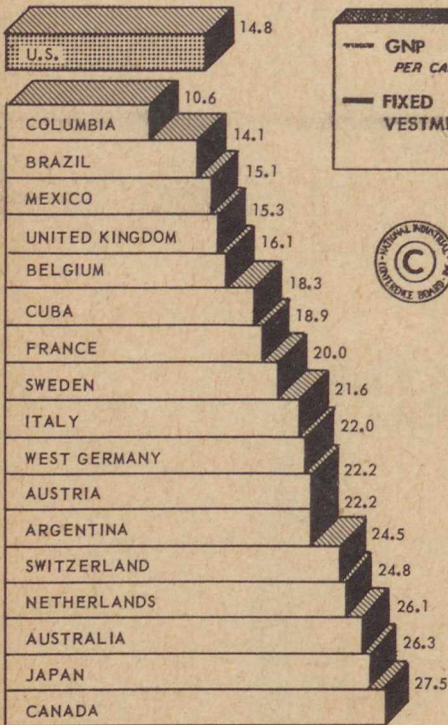

**FIXED INVESTMENT
& PER CAPITA GNP**
PERCENTAGE CHANGES
CONSTANT UNITS

**MAKING
THE
WHEELS
TURN**

**FIXED INVESTMENT
AS PER CENT
OF GNP, 1957**

[®]1948-1953, FIXED INVESTMENT ONLY
[▲]1950-1953