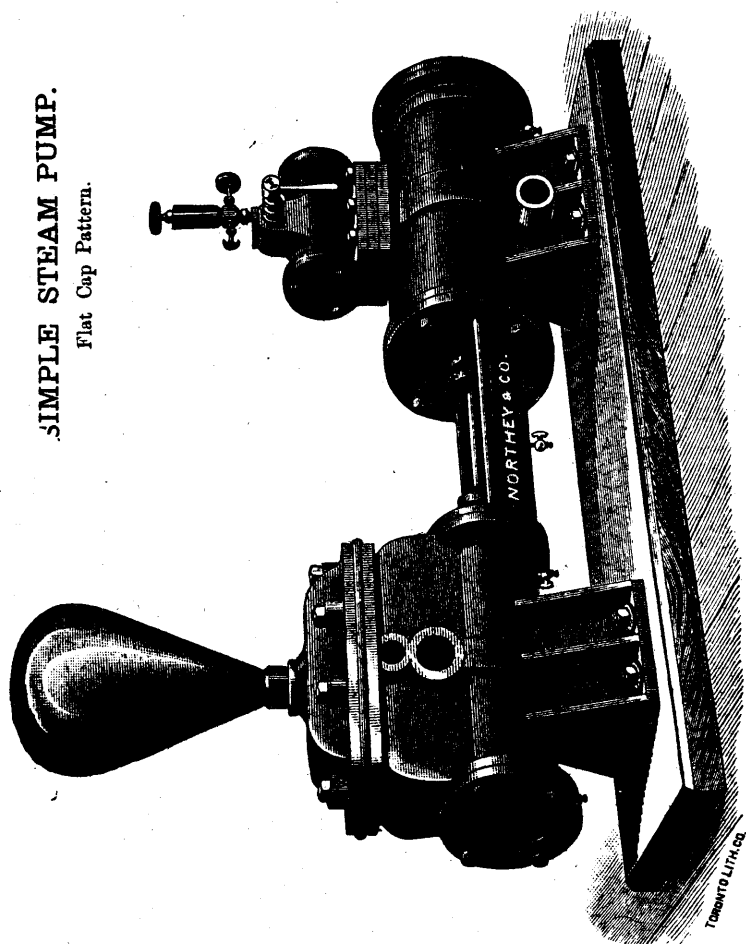

# Northey & Co's Steam Pump Works, TORONTO, O.N.T.

SIMPLE STEAM PUMP.  
Flat Cap Pattern.

DUPLEX STEAM PUMP.

SPECIAL STEAM PUMP.

Steam Pumps of the best and latest designs for mining purposes, Boiler Feeding Fire Protection, and General Water Supply, etc.