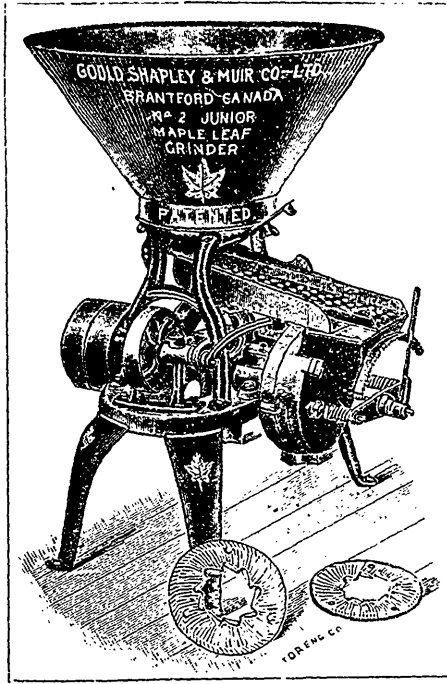

....A PERFECT GRAIN GRINDER....
 The Patent Ball-Bearing
Junior Maple Leaf Grinder
 WITH 8-INCH SINGLE BURRS.

MANY IN USE AND WORKING SUCCESSFULLY

The Junior Maple Leaf is especially adapted for Wind Mill, Horse or Tread Power, or any other power less than 8 or 10 horse.

It is supplied with two sets of Grinding Burrs, one for coarse grain and general purposes, and the other for hard grain and fine work.

The Patent Ball-Bearing takes the heavy back pressure of the burrs when at work, and greatly lessens the friction. In consequence the Grinder will do more with a given power than any other.