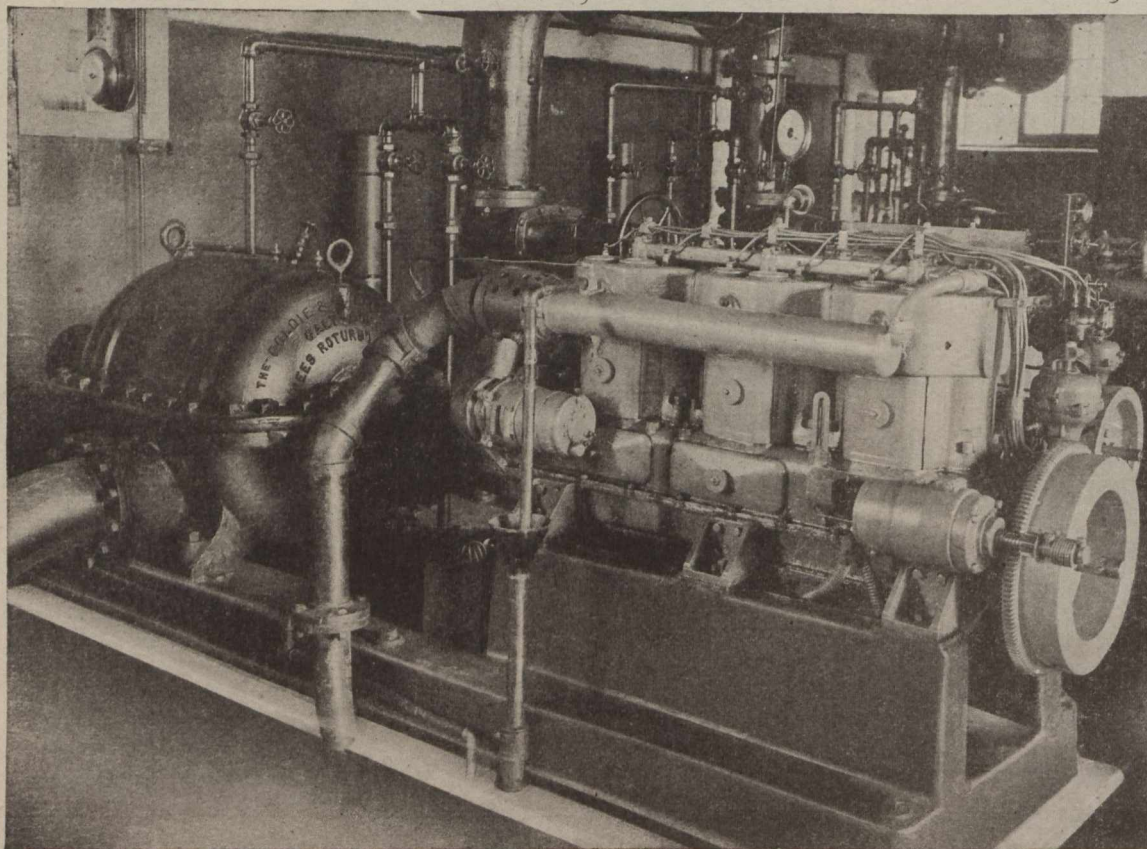

# REES RoTURBo

Patent Pressure Chamber Pumps  
 ROTARY JET CONDENSERS  
 and  
 ROTARY JET VACUUM PUMPS

A REES RoTURBo PUMP recently installed by us at the Stratford Water-works Pumping Station.

## REES RoTURBo Pumps provide the Maximum Efficiency.

This is proven by the fact that one large industrial concern has in just a few years increased their equipment of REES PUMPS from One to One Hundred and Five which are being used for every class of pumping which the institution requires.