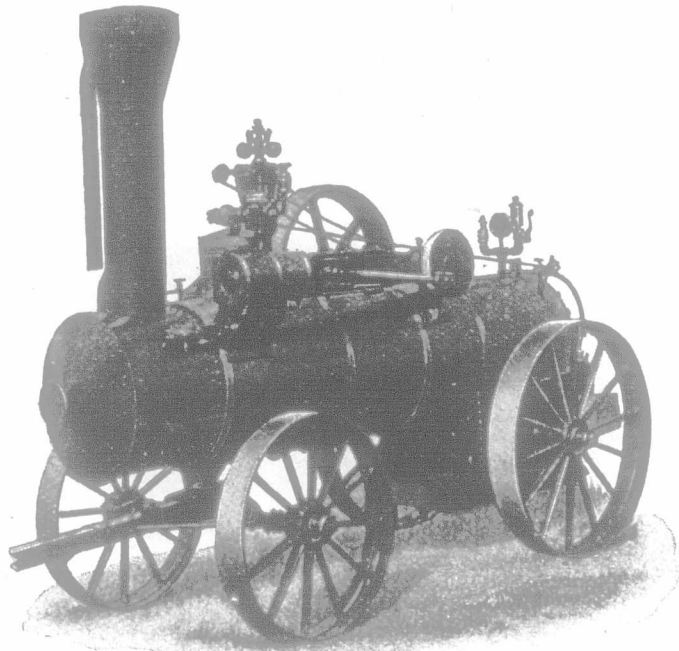

YOU GET THE BEST WHEN YOU BUY

The Brandon Portable Steam Engine

Prices and every Detail Right.

WE ARE SALES AGENTS FOR
**N. & S. Red River
 Special and Filshie
 New Favorite Sep-
 arators**

A Full Line of **BEST AT-
 TACHMENTS** and **SUP-
 PLIES**