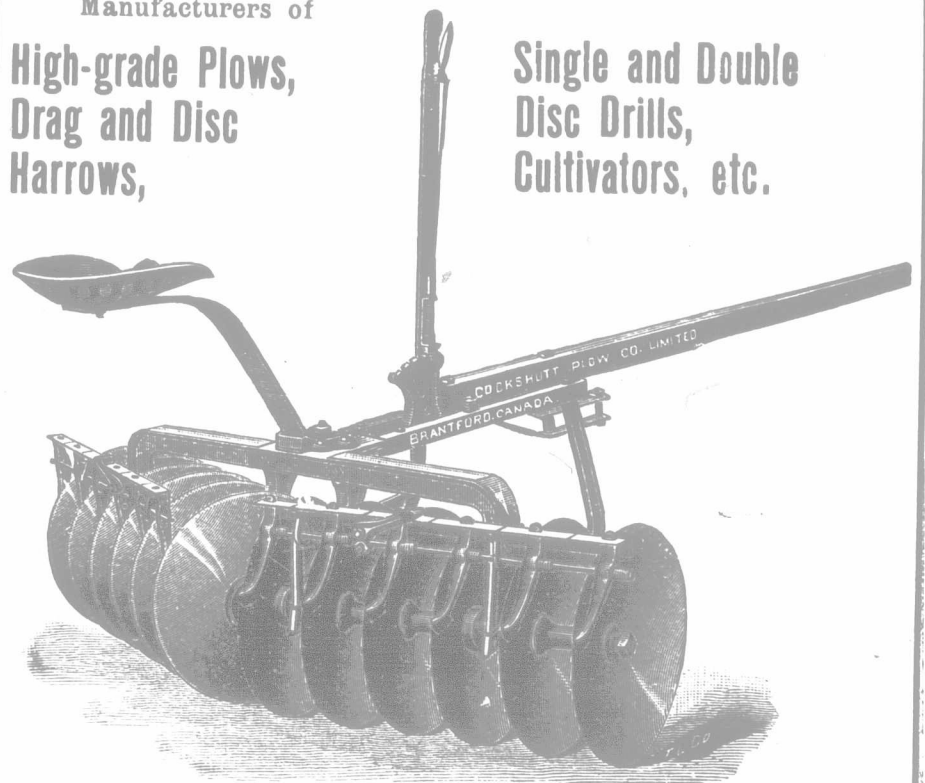

A General Banking Business Transacted.

Cockshutt Plow Co., Limited

Manufacturers of

High-grade Plows,
 Drag and Disc
 Harrows,

Single and Double
 Disc Drills,
 Cultivators, etc.

Cockshutt Disc Harrow

Single and double levers, fifteen different sizes, built almost entirely of steel. Has hard maple bearings, steel scrapers and heavy all-one-piece T-steel frame. Every harrow guaranteed.