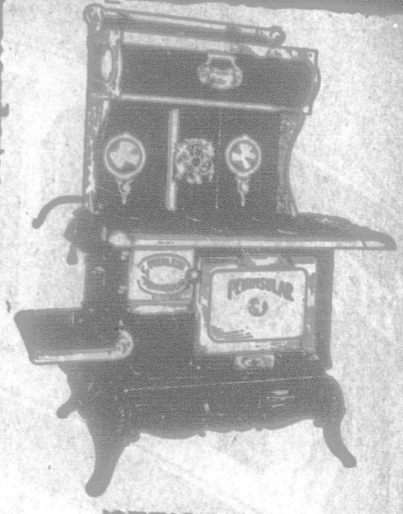

DIXIE "ACE"

MADE IN CANADA

THE Dixie "Ace" Tractor has so many exclusive features that its superiority is unquestioned. It is the "Ace of Aces"—acknowledged by everyone as setting an entirely new standard in tractor design and construction. The Dixie "Ace" leads—others follow.

You do not buy a tractor everyday—you cannot afford to do anything until you learn all about the Dixie "Ace".

GILSON MFG. CO. Ltd.
329 York St., GUELPH, Ont. 92

MORE $$$$ FOR Your RAW FURS IN NEW YORK

My Prices Are Guaranteed

Beware of High Price lists sent out to deceive you and get your fur. The higher they quote the less you get.

The secret of a square deal is honest grading at market prices. I guarantee my price until next list is issued and will not quote more than I can pay on an honest assessment.

Enjoy the peace of mind that comes to a shipper when he knows he is shipping to an honest firm.

You will make no mistake, should leave out to get you made my acquaintance.

HONEST GRADING HONEST PRICES

Write at once for the list while you have it in mind.

BENJAMIN DORMAN
147 W. 24th ST. NEW YORK

GRAND TRUNK RAILWAY SYSTEM

The Double Track Route BETWEEN MONTREAL, TORONTO, DETROIT AND CHICAGO

Unexcelled dining car service

Sleeping Cars on Night Trains and Parlor Cars on principal Day Trains.

Full information from any Grand Trunk Ticket Agents or C. E. Horning, District Passenger Agent, Toronto.

Don't carry water. Don't water your cows at the ice-hole. Install our **STOCK WATERING BOWLS NOW.**

Reap the profits this Winter. Thousands in use. Let us give you a price for your complete outfit, including Bowls, Float Valve, Float Box, Stop Cocks and pipe and fittings, cut ready for you to install.

C. RICHARDSON & CO., St. Mary's, Ont.

SEEDS WANTED