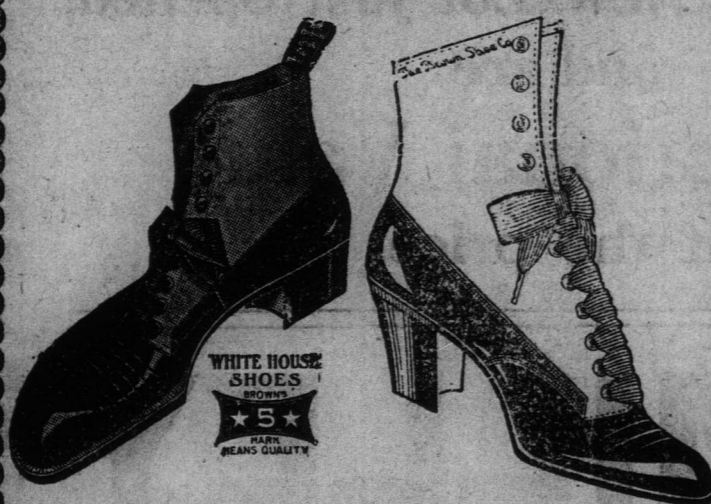

Auction! Fat Sheep!

On MONDAY NEXT, at 12 o'clock,
on the wharf of

GEORGE NEAL,
38 Head Prime FAT SHEEP.

If Sable I. arrives in time her Cattle will be also sold. We have a few Choice Springers coming per Sable I.

GEORGE NEAL.

The WHITE HOUSE SHOE!

"WHITE HOUSE" SHOES for Ladies and Gentlemen.
"WHITE HOUSE" SHOES for Comfort, Style and Wear.
"WHITE HOUSE" SHOES for $4.00, $4.50, $5.00, $5.50, $6.00, $6.50, $7.00 and $7.50.
"WHITE HOUSE" SHOES for Fall wear in Patent Leather, Box Calf, Gun Metal, Vici Kid, Velour, Calf Leathers; in Button, Blucher and Laced styles.
"WHITE HOUSE" SHOES are guaranteed by the manufacturers—The Brown Shoe Co. of St. Louis, U.S.A.
DOUBLE WEAR IN EVERY PAIR.
MAIL ORDERS FILLED SAME DAY AS RECEIVED.

F. SMALLWOOD,
THE HOME OF GOOD SHOES—N.E.L.D. AGENCY.

USE Gold Soap!

$4.60 Box of 100 Cakes.
Biggest and Best Value on the Market.
Made in Canada.

IN STOCK!

**1000 Barrels
Granulated
Sugar,**

100 lb., 50 lb., 25 lb., 10 lb. 5 lb. and 2 lb. Bags.

Domino Crystals, Cube and Powdered Sugar always on hand.

Harvey & Co.,
LIMITED.

W. P. A.

One of the work rooms at Government House will be open for Red Cross Work every Tuesday and Friday, commencing Tuesday, 19th. The Committee have been occupied during the last month preparing the latest bandages, etc., devised for use during this war. There will be work ready for both experts and beginners, and it is hoped there will be a large gathering as the need is great. Workers are asked to wear large white aprons with bibs. sep4,16

Ready for the Schools' Re-Opening!

Books Recommended by C. H. E. for This Year's Study, All of Which We Have in Stock Now.

PRIMARY.

Hygiene—The Way to Health, Part 1.
PRELIMINARY.

INTERMEDIATE.

Literature—A Book of English Prose, Grey's Elegy.
Geometry—Hall & Steven's, Books 1, 2 and 3.

History—Gardiner's Outlines, 55 to 1910; Hist. Geography of the British Colonies—Macmillan's Primer of Navigation.

Chemistry—Introductory Chemistry, Jones.
Geology—Elementary Geology, by Bird.

Greek—First Greek Book, by White.
French—Siopmann's Primary French, Part 2.
German—Macmillan's Progressive German, Part 1.

Office Routine—The Beginner's Guide to Office Work.
School Management—Primer of School Method, or Practical School Method.

Scripture—History—Old Testament History.
ASSOCIATE.

English—Henry VIII, Julius Caesar, Saul and Babbi Ben Berra, Essays and Tales, by Joseph Addison.

Literature—Richard II, Quentin Durward, The Laurate Poetry Books, No. 3.

Geometry—Euclid, Books 1-4.
Latin—Cicero, Book 2; Cicero—in Catalanin, Oratio prima.

Hygiene—Practical Domestic Hygiene.
Elementary Physics—Lessons in Physics, by Higgins.

DICKS & CO., Limited.

**Clover Leaf
Tobacco,
Registered 1876,
5 and
10 cents
per plug.**

M. A. DUFFY,
Sole Agent

HAMS AND BACON

Are on the "jump" in sympathy with other Pork Products, and we would not be surprised to see much higher prices.

We were fortunate in securing a generous supply before the recent sharp advance and are prepared to supply our Customers for a limited time at the old prices.

**Get "Berkshire"
Hams & Bacon and you
get satisfaction.**

F. McNAMARA,
Queen Street.

5c. The Crescent Picture Palace. 5c.
EVERY AFTERNOON 2.15—EVERY NIGHT 7.15.