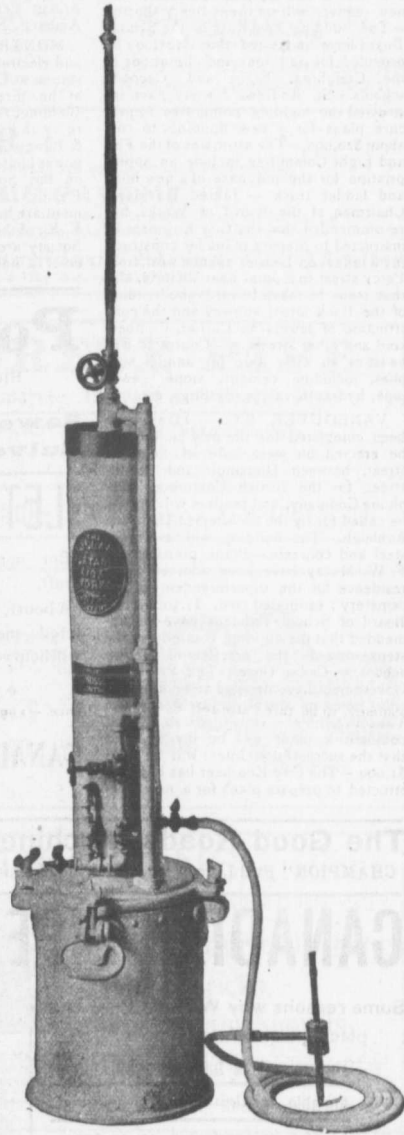

The HOLLAND

Portable Acetylene Light

IS _____

**Simple
Strong
Powerful
Light in Weight**

and

**Inexpensive
to Run**

CARRIED IN STOCK
FOR IMMEDIATE SHIPMENT

W. H. C. Mussen & Co.