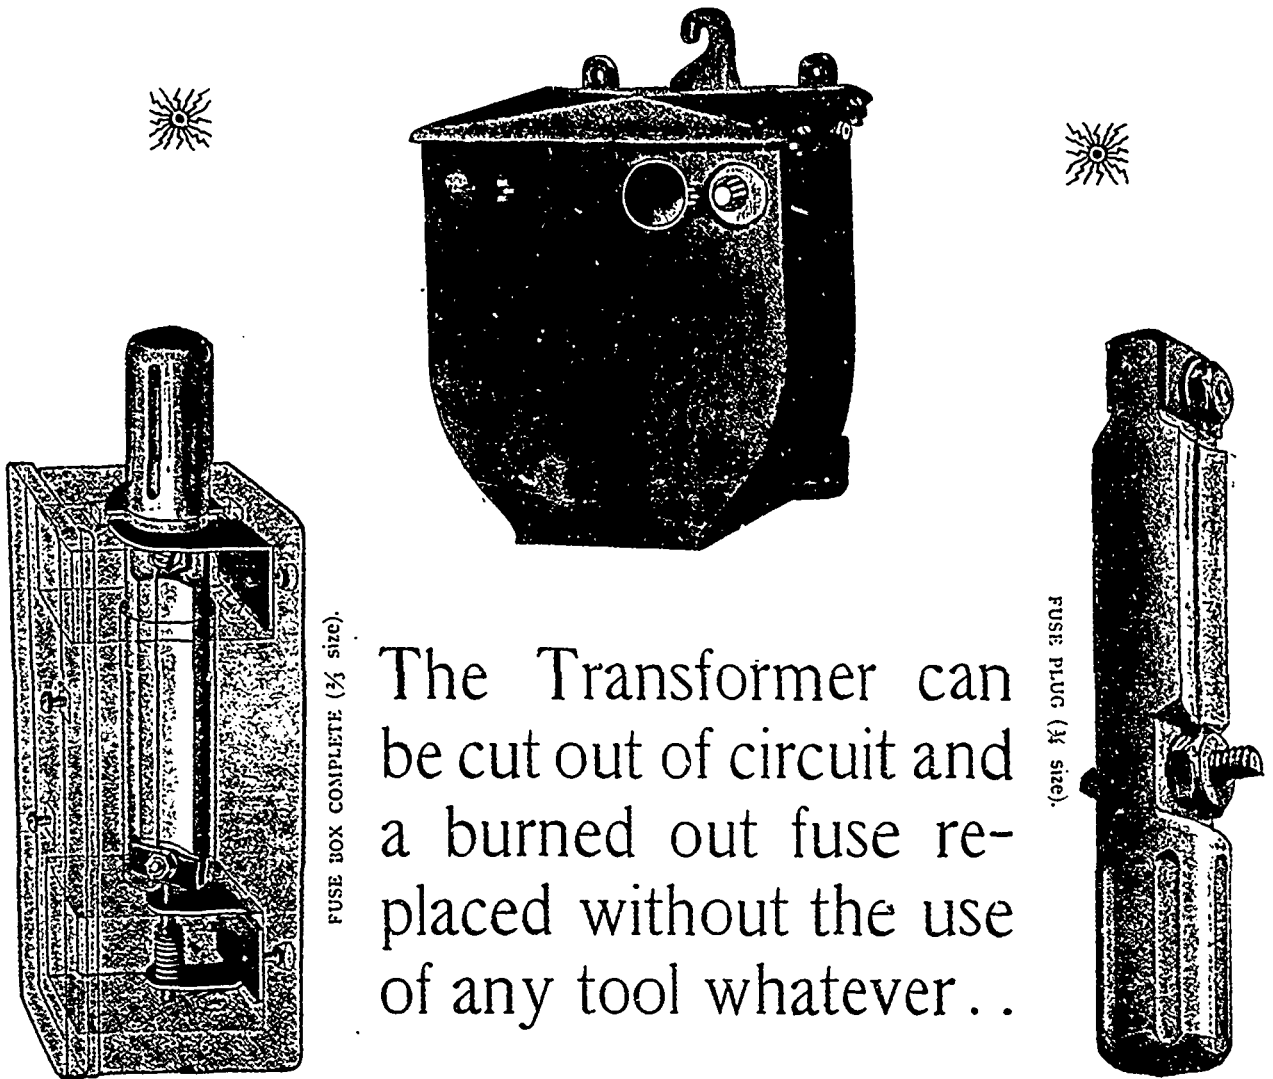

THE

PACKARD • TRANSFORMER

FUSE BOX COMPLETE (3/4 size).

FUSE PLUG (3/4 size).

The Transformer can be cut out of circuit and a burned out fuse replaced without the use of any tool whatever..

NO SHORT CIRCUITS