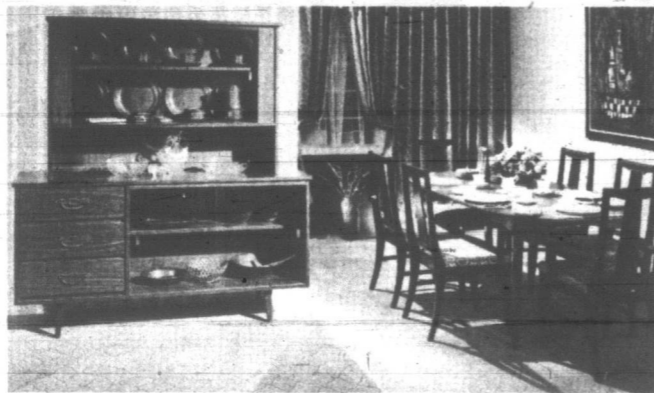

for your dining pleasure

Sturdily Designed 6 Pce. Contemporary Dining Room

A suite that will show off your loveliest china. Buffet features glass enclosed display section. Mellow brown walnut finish with mar-resistant arborite tops. Includes spacious buffet 59" wide with four drawers and sliding glass doors. Oval extension table measures 40" x 46" and opens to 70". Four high back side chairs. Hutch optional extra.

\$297.50

A Handsome, Rich looking 6 PC contemporary dining room suite in Mahogany Veneer.

Built from Mahogany Veneers and selected hardwoods, this suite is finished in African Walnut. Suite consists of buffet with nickel accented moulding on sliding buffet doors. Four channel back chairs upholstered in a long wearing nylon fabric with matched table with extension leaf. Hutch optional extra.

SALE PRICE NOW

\$247.50

To enhance your dining room 5 PC Colonial Dinette Suite

Quality features . . . carefully selected materials, unique construction especially made to withstand the worst trying conditions, are the features of this suite. Suite includes: 4 mate chairs, 1 oval table with extension leaf and the captains chair is optional

SALE PRICE NOW

\$147.50

Stunning 6 PC Spanish dining suite in Marino Oak finish.

Quality features . . . hand rubbed tops, Marino oak finish, quality crafted and heavy rugged construction. Suite consists of large buffet, oval table with three leaf extensions (42" x 78") and four foot high back chairs with cut velvet seats. 6 Pc. suite Hutch optional extra