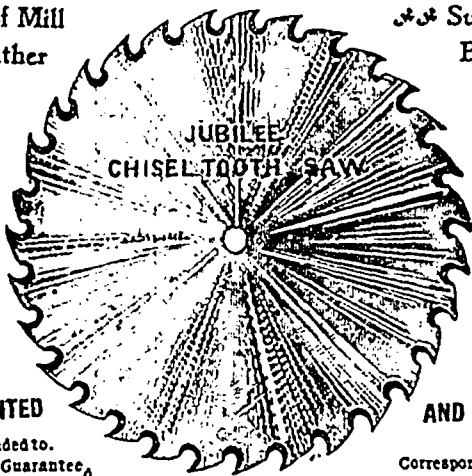

**THE JAMES ROBERTSON CO., Limited.**

Manufacturers of...

Saws of All Description

Full line of Mill  
Rubber and Leather  
Metal, &c., always

Supplies, including  
Belting, Babbit  
carried in stock.

Head Office:  
144 William St.  
MONTREAL

Factories at  
MONTREAL,  
TORONTO,  
and  
ST. JOHN, N. B.

ALL OUR SAWS  
FULLY WARRANTED

Orders promptly attended to.  
Satisfaction Guaranteed.

CIRCULAR, GANG  
AND MILL SAWS  
A SPEC ALTY  
Correspondence Solicited.