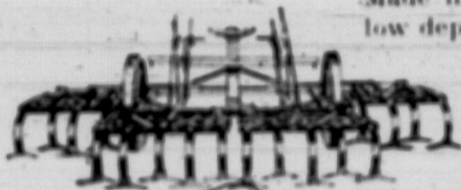

Good Value in these Farm Needs

Foot Lift Gang Plows

Illustration shows the **G.G.G. Foot Lift Gang** which has a foot lift far ahead of any other make. Has single bail with flexible connection which brings the share point to the ground first. All joints are tight. Extra well finished. Has a steel clevis that gives a wide range of adjustment for hitch eveners. The shares will scour clean where any other plow will scour, and you are always sure of a perfect job. **Prices:** 12 inch, with No. 14 4-horse tandem steel hitch, pole and yoke, No. 11 bottoms, weight 750 lbs., **Winnipeg, \$85.25; Regina, \$87.60.** 14 inch, same equipment, weight 760 lbs., **Winnipeg, \$86.75; Regina, \$89.25.** See Catalog, pages 6-17 for other styles and prices.

Forkner Cultivators

Made in sections, they follow depressions and rises in land. Four horses can cover 40 to 50 acres a day with a 15-foot machine. They come in many sizes. Illustration shows No. 34, with 18 No. 10 sweeps. Several sizes and styles of teeth to choose from. No. 34 with 34 No. 6 teeth, with 4 inch reversible steels, tongue truck, no pole trees or yoke, weight 1,250 lbs. **Winnipeg price, \$125.70.**

Farm Wagons

G.G.G. Farm Wagons give you the lasting satisfaction you expect when you buy. With reasonable care you should get at least ten years of good service from any wagon we sell.

The Abingdon is a well made wagon throughout. Every piece of timber is selected for long wearing qualities and strength. Hickory axles, doubletrees and neckyokes. White oak bolsters, reaches, sandboards and pole. Every part strongly ironed. Brush painted—not dipped. Box is reinforced at all points of strain. Built well and set true to give the lightest draft possible. See pages 54-55 in the 1917 Catalog. 3 1/2 x 10 skein, 1/2 x 2 tires, 28 inch box, seat with back, trees and yoke complete, weight 1,230 lbs., **Winnipeg, \$97.65; Regina, \$101.50.** Other sizes shown in Catalog.