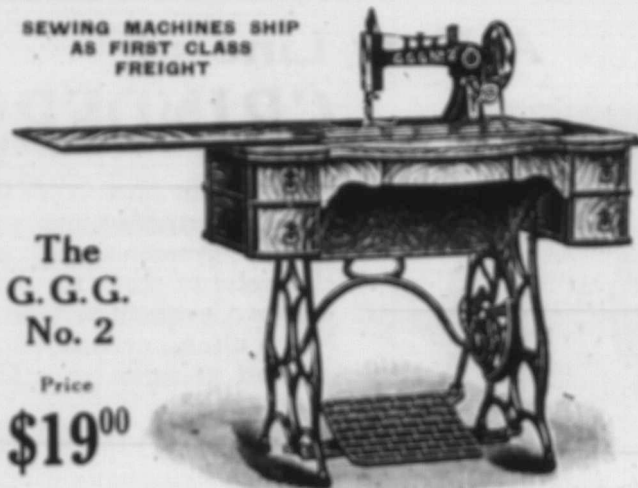

Do The Sewing Right

Get a Guaranteed Machine at a Right Price

The
G.G.G.
Special

Price

\$30⁰⁰

The machine shown above is Colonial pattern, with quarter cut oak in the latest design. The sewing head is raised by a chain-and-lever automatic lifting device, which also elevates the ornamental centre panel, giving ample room for the operator. The working parts are hardened in oil. Time and labor saving improvements which are not found on other vibrating shuttle machines, are features. The automatic or self-regulating tension requires absolutely no adjustment, no matter what size thread is used. It also carries automatic tension release, automatic bobbin winder, self-threading shuttle, self-threading needle, steel forged four-motion feed and a removable nicked face plate.

SEWING MACHINES SHIP
AS FIRST CLASS
FREIGHT

The
G.G.G.
No. 2

Price

\$19⁰⁰

Above is shown our low priced machine which, though not the equal of the other two models, is thoroughly dependable in every respect. Like the others, it carries a complete set of attachments and can be used for all kinds of work in the sewing room.

FULL SIZE HIGH 'ARM
SEWING HEAD

Easy and
Quiet in
Operation

The
G.G.G.
No. 1

Price

\$20⁵⁰

EVERY
MACHINE
GUARAN-
TEED FOR
TEN YEARS

The G.G.G. No. 1 Sewing Machine is equal in general merit to many machines that are sold at double the price. The sewing head is full size, and it is constructed throughout of real good materials and equipped with time and labor saving improvements.