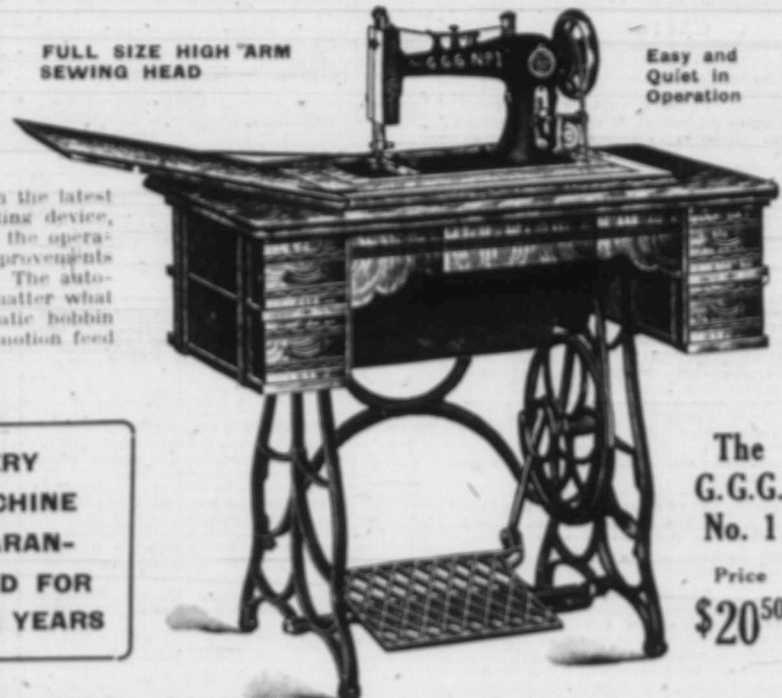

Do The Sewing Right

Get a Guaranteed Machine at a Right Price

The
G.G.G.
Special

Price

\$30⁰⁰

The machine shown above is Colonial pattern, with quarter cut oak in the latest design. The sewing head is raised by a chain-and-lever automatic lifting device, which also elevates the ornamental centre panel, giving ample room for the operator. The working parts are hardened in oil. Time and labor saving improvements which are not found on other vibrating shuttle machines, are features. The automatic or self-regulating tension requires absolutely no adjustment, no matter what size thread is used. It also carries automatic tension release, automatic bobbin winder, self-threading shuttle, self-threading needle, steel forged four-motion feed and a removable nicked face plate.

SEWING MACHINES SHIP
AS FIRST CLASS
FREIGHT

The
G.G.G.
No. 2

Price

\$19⁰⁰

Above is shown our low priced machine which, though not the equal of the other two models, is thoroughly dependable in every respect. Like the others, it carries a complete set of attachments and can be used for all kinds of work in the sewing room.

FULL SIZE HIGH 'ARM
SEWING HEAD

Easy and
Quiet in
Operation

The
G.G.G.
No. 1

Price

\$20⁵⁰

EVERY
MACHINE
GUARAN-
TEED FOR
TEN YEARS

The G.G.G. No. 1 Sewing Machine is equal in general merit to many machines that are sold at double the price. The sewing head is full size, and it is constructed throughout of real good materials and equipped with time and labor saving improvements.