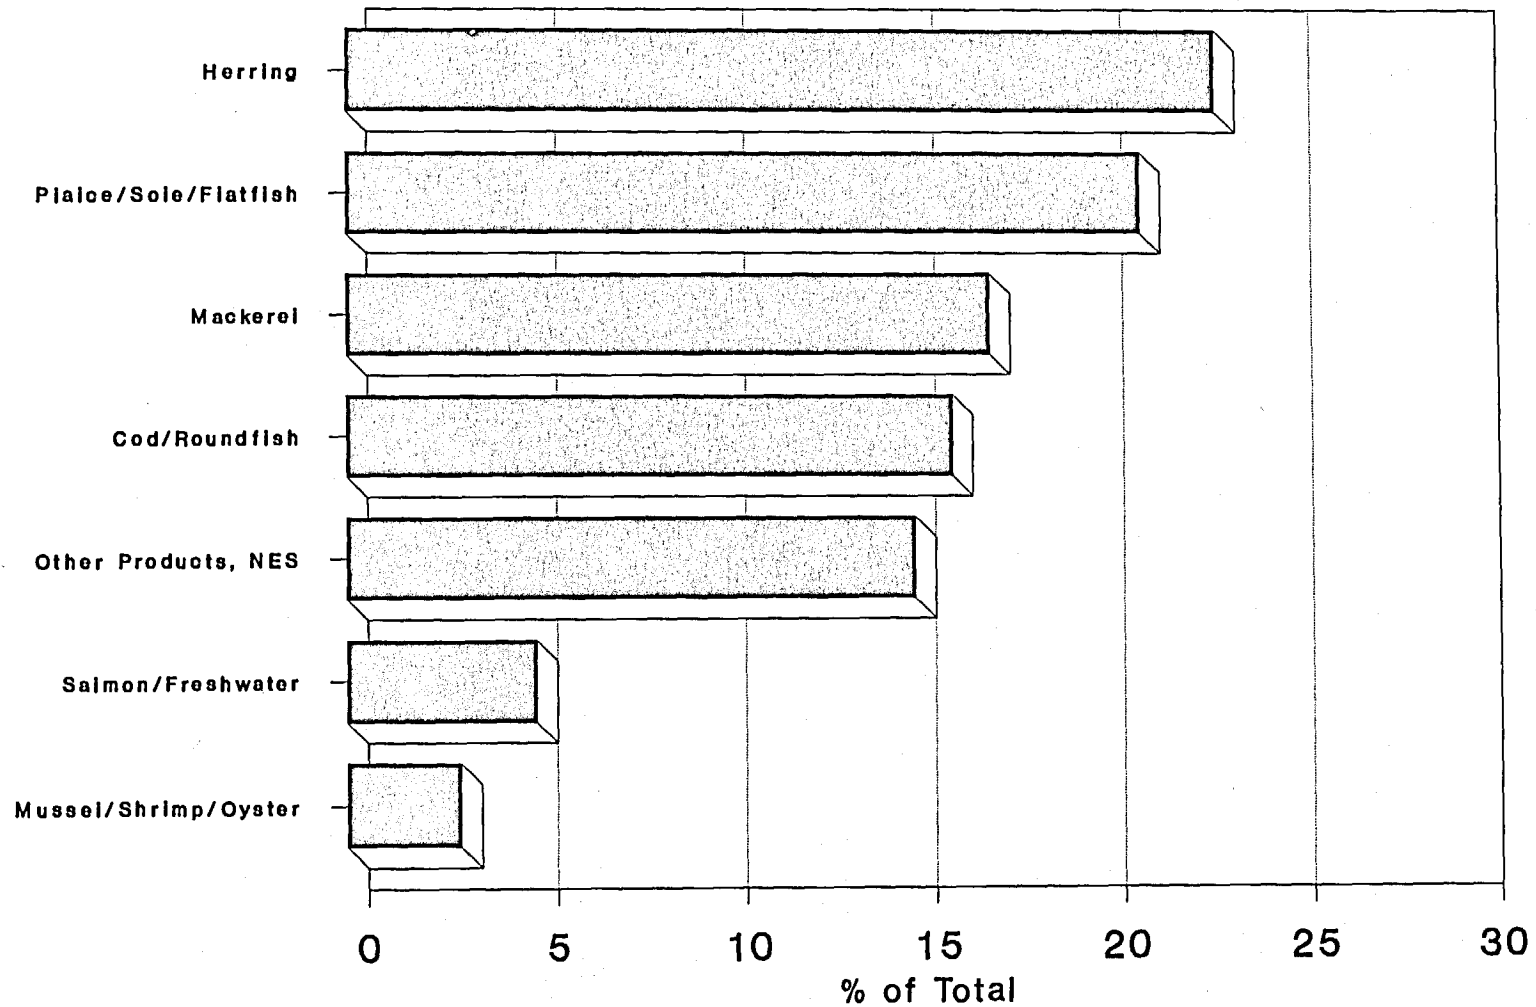

TONNAGE LANDED/IMPORTED INTO NETHERLANDS

(Total=600,000 tons)

Source: WF, 1992