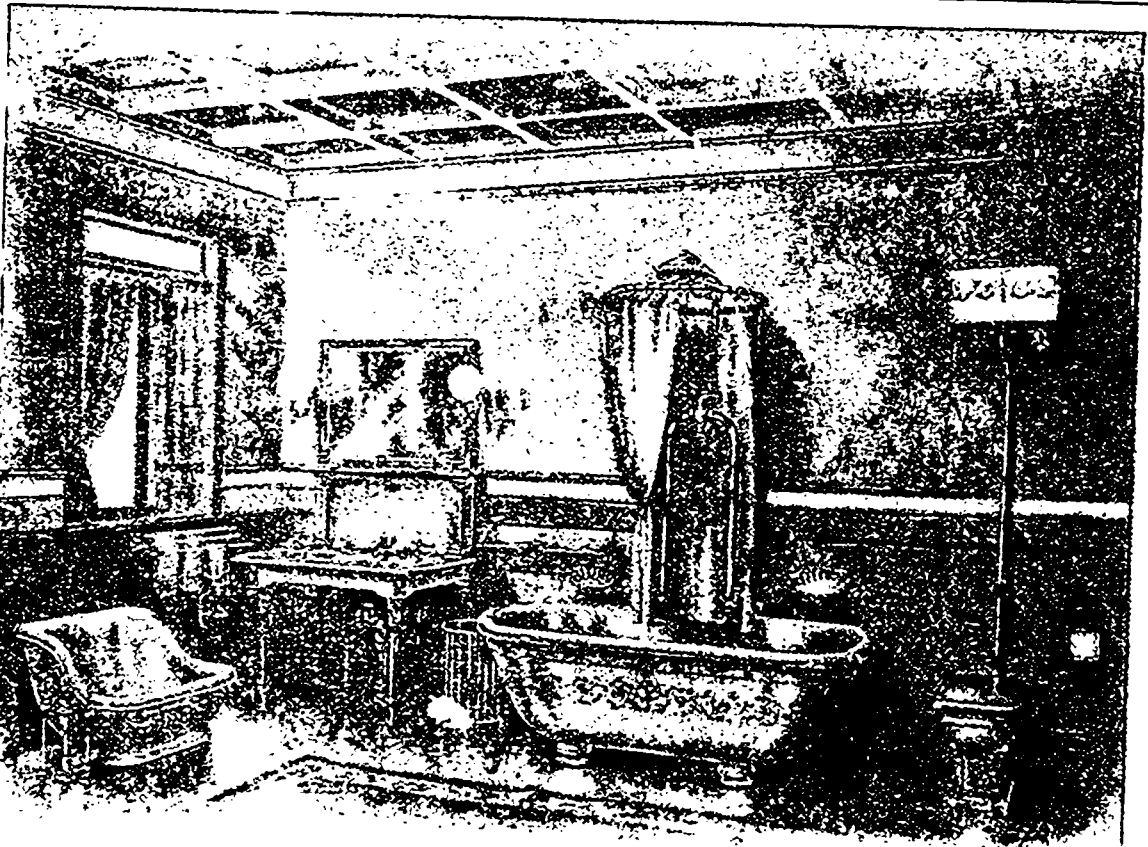

The King OF ALL Coffees

SOLD ONLY IN 1-LB TINS.

Your Grocer can supply you
with it. If not let us
know.

H. M. Dinning & Co.

Importers and Roasters

... MONTREAL

GARTH & CO.

Plumbers and Steamfitters

All the newest and most approved Bathroom Requisites, Towel Bars, Soap and Sponge
GLOBES AND SHADES, latest patterns. Racks, Tumbler Holders, Toilet Racks, etc.
EASTERN LAMPS for cosy corners. Call and examine our stock.