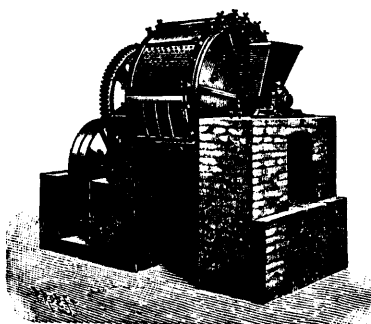

NOVA SCOTIA STEEL COMPANY, LIMITED.

MANUFACTURERS OF HAMMERED AND ROLLED STEEL FOR MINING PURPOSES.

Pit Rails, Tee Rails, Edge Rails, Fish Plates, Bevelled Steel Screen Bars, Forged Steel Stamper Shoes and Dies, Blued Machinery Steel $\frac{3}{8}$ " to $3\frac{1}{4}$ " Diameter, Steel Tub Axles Cut to Length, Crow Bar Steel, Wedge Steel, Hammer Steel, Pick Steel, Draw Bar Steel, Forgings of all kinds, Bright Compressed Shafting $\frac{5}{8}$ " to 5" true to $\frac{1}{1000}$ part of One Inch.

A FULL STOCK OF MILD FLAT, RIVET-ROUND and ANGLE STEELS ALWAYS ON HAND
SPECIAL ATTENTION PAID TO MINERS REQUIREMENTS.

CORRESPONDENCE SOLICITED.

WORKS & OFFICE: NEW GLASGOW, N.S.

AUSTEN BROTHERS.

RAILWAY, COLLIERY AND GOLD MINERS' SUPPLIES.

No. 124 HOLLIS STREET, HALIFAX, N.S.

ALL GOODS AT MANUFACTURERS PRICES.

MACDONALD & CO., LIMITED.

—MANUFACTURERS AND DEALERS IN—

PUMPING MACHINERY, IRON PIPES, FITTINGS, &c., &c.,
FOR MINERS' USE.

Call or Write us for Prices.

HALIFAX, N.S.

FRIED. KRUPP GRUSONWERK,

MAGDEBURG-BUCKAU (GERMANY.)

ENGINEERING WORKS, IRON AND STEEL FOUNDRY.

CONCENTRATION MACHINERY.
Gruson Rock and Ore Crushers of specially strong construction.

Roller Mills, Stamp Batteries.

CHROME STEEL SHOES and DIES.

Ball Mills, with a continuous feed and discharge improved system for reducing ores to any degree of fineness.

MORE THAN 700 AT WORK.

Amalgamating Apparatus, Hydraulic Classifiers, Jig Machines, Harz and Bilharz Patterns, Round Buddles, Improved Rotary Tables, Frue Vanners, Improved Percussion Tables, Salsburg Tables, Sweeping Tables, Amalgam Cleaners, Amalgam-Distilling and Gold Smelting Furnaces, etc.

COMPLETE CONCENTRATION PLANTS.
Plants for Silver Extraction by the Francke Amalgamation System.

Twelve Awards at the Columbian Exposition.

AGENTS:

CANADA: JAS. W. PYKE & CO.,
35 St. Francois Xavier Street,
MONTREAL.

For the United States: THOS. PROSSER & SON, 17 Gold St. New York.
For Mexico: Oficina Tecnica de las Fabricas, de Fried. Krupp, Essen y Fried. Krupp Grusonwerk, Magdeburg-Buckau, 20 Calle de San Augustin, Mexico.
For South Africa: Fried. Krupp Grusonwerk. South African Agency, P. O. Box 399, Johannesburg, S. A. R.

TRURO FOUNDRY & MACHINE CO

GOLD MINING MACHINERY

Engineers BoilerMakers' and Founders TRURO N.S.

WITH LATEST IMPROVEMENTS

WINDING ENGINES

Special Mixture, Shoes & Dies

With the BEST RECORD IN THE WORLD

Wearing quality unsurpassed

ROTARY SAW MILLS.