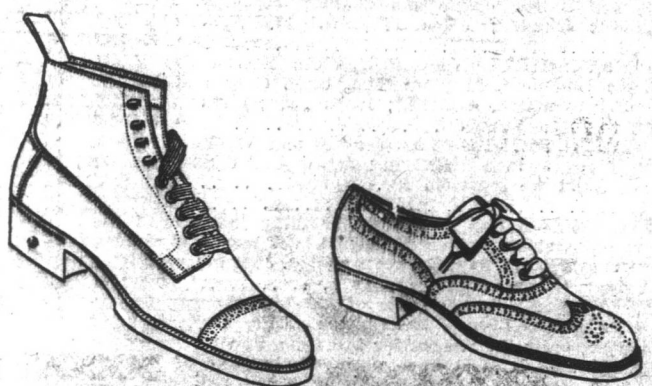

Great Showing OF MEN'S Summer Half Hose

—AT—

HENRY BLAIR'S

Men's Coloured Cotton Half Hose, 20c. per pair.
Men's Assorted Coloured Cotton Half Hose, seamless and stainless dye, 25c. per pair.
Gentlemen's Coloured Cashmere Half Hose; best English make, assorted shades, extra spliced toes and heels, 70c. and 90c. per pair.
Gentlemen's Black Cashmere Half Hose; best English make, extra spliced toes and heels, 70c. and 85c. per pair.
Gentlemen's Black and assorted shades, Cashmere Half Hose. Our famed Arcadia make, extra spliced toes and heels, 10, 10½ and 11 inch foot, 95c. per pair.
Gentlemen's Coloured Cashmere Half Hose, assorted shades, embroidered. A very large sale this season; 10, 10½ and 11 inch foot; best English make, 95c. per pair.

HENRY BLAIR

THE HOME OF GOOD WEARING HOSIERY.

K Famous English Footwear

Ladies and Gentlemen, secure a pair of this wonderful "K" Brand Shoes, and

Solve Your Shoe Troubles
for at least a year.

In stock, Ladies' and Gentlemen's Black and Tan Brogues; also Gentlemen's Black and Tan Boots in assorted Leathers.

F. SMALLWOOD,
THE HOME OF GOOD SHOES
218 & 220 Water Street, St. John's.

"STANYL"

(DISINFECTANT FLUID)

Non-caustic and perfectly soluble with water, forming a milky, opalescent mixture which will remain without separation.

Contains 16-17 p.c. Tar Acids.

FORMULA:

By special arrangement with Messrs. H. E. Stevenson & Co. Manufacturing Chemists, London, England.

Contractors to H. M. Government.

Established 1880.

Awards: London, Calcutta, Chicago, Vienna.
THE STANDARD MFG. CO., LIMITED.
ST. JOHN'S, NEWFOUNDLAND.

FOR SALE!

A PROPOSITION FOR LIVE BUSINESS!

We are authorized to offer for sale a **SPLENDID PREMISES FOR A HOTEL.**

The situation is ideal for both local and tourist traffic, and nothing more attractive in a building could be desired, the finish both inside and out, being first class.

THE HOME ESTATE CO., LTD.

Water Street, Corner Prescott. Phone 1379.

Because a Camel grows hair it doesn't follow that all Belting is

"CAMEL HAIR" BELTING

"CAMEL HAIR" BELTING
is made only by

F. REDDAWAY & COMPANY, MANCHESTER.

A total of over 100,000,000 Feet of this Belting has been manufactured. It has been shipped to every port in the Seven Seas, and not one failure recorded!

BECOME A USER TO-DAY!

Other Reddaway Products are:

"CAMEL" FIRE HOSE. SUCTION HOSE.
AIR HOSE WATER HOSE.
STEAM HOSE.
"CAMELATA" BELTING. RUBBER BELTING.

WM. HEAP & Co., Ltd.

PHONE 1836. AGENTS for NFD.