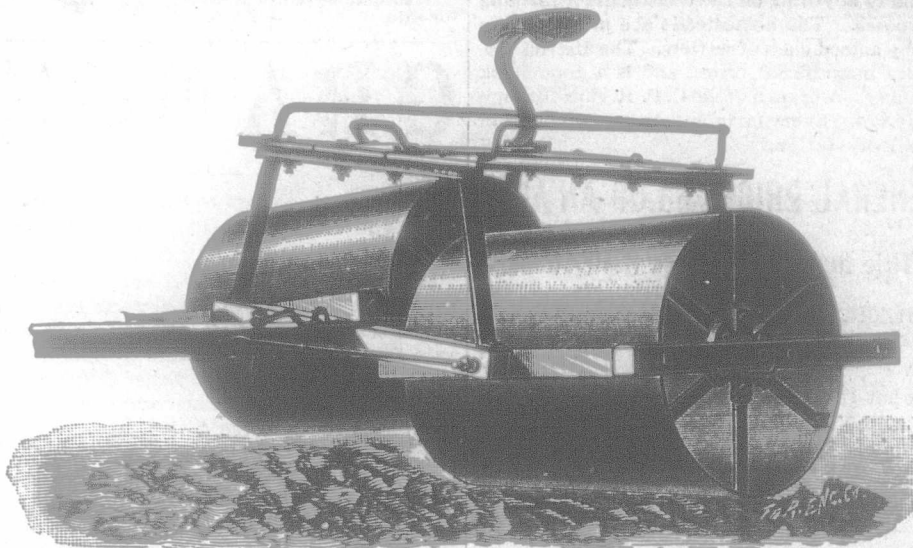

RAPIDLY TAKING THE PLACE OF SHINGLES.

Is put up in rolls of 100 square feet each, 36 feet long by 3 feet wide, and cost 2 1/2 c. per square foot, thus affording a light, durable and inexpensive roofing suitable for buildings of every description, and can be laid by ordinary workmen. One man will lay ten square in a day, which brings the cost of Mica Roofing about 75c. per square cheaper than shingles. Special terms to dealers who buy our Mica Roofing to sell again. Orders and correspondence answered promptly.

HAMILTON MICA ROOFING CO.,
17-1-y-om Office—101 Rebecca Street, HAMILTON, ONT.

The DALE PIVOTED LAND ROLLER (Patented)

It is unanimously recommended by those farmers who have used it. Orders are now being booked for the spring trade. Description and price furnished on application to 341-om **T. T. COLEMAN, SOLE MANUFACTURER, SEAFORTH, ONTARIO.**