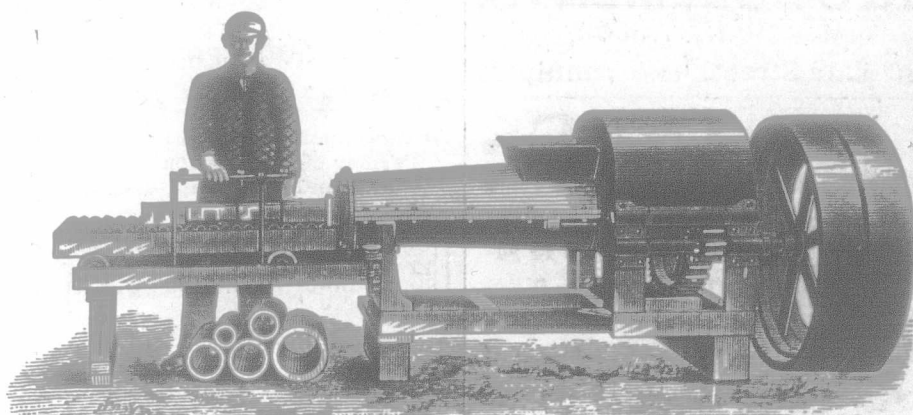

THE OLD RELIABLE TIME-TRIED AND TRUE KELL'S PAT. COMBINED BRICK AND TILE MACHINE.

No. 2 machine makes tile from two and a-half to eight inches. No. 1 machine makes tile from two and a-half to twelve inches. Both sold on approbation. Satisfaction guaranteed. A full line of Brick and Tile Machinery and Supplies, Kiln Bands, Kiln Doors, Grates, everything necessary for a first-class outfit. For full particulars address 2-h-om **H. C. BAIRD & SON, Parkhill, Ont.**

NORTH STAR CURRANT. Perfectly hardy in any climate. Berries do not shell or drop off. Fruit large, delicious flavor. Best for wine or jelly. Very sweet, uses only half the sugar. Full instructions for planting and care of all kinds of fruits, and three North Star Currants by mail for $1.75. **THE JEWELL NURSERY CO., Lake City, Minnesota.** 66-b-om Nursery Ave. 49.

ALLAN LINES

THREE DISTINCT SERVICES FROM MONTREAL WEEKLY.
Mail Service to Liverpool, via Quebec, Rimouski and Derry, or via Portland & Halifax in Winter.
DIRECT SERVICE MONTREAL TO GLASGOW
Direct Service Montreal to London.
These steamers are of most recent construction; are of the highest class, and their record for the safe carriage of cattle is unexcelled. Special attention paid to the best methods of stowing and carrying cheese, apples and other farm produce. For schedule of sailings, rates of passage or other information, apply to 18-y-om **H. & A. ALLAN, Montreal.**

Do Not Insure

Until you have seen the Double Maturity Policy of the Manufacturers' Life. Ordinary prudence suggests that you should carry some life insurance, if ever so little, and it is as well to know where the best is to be had, both for security and profit. Life insurance creates an immediate capital at a trifling outlay, which returns, as a rich and ample investment, to a man's family or himself at its period of maturity. You should find out about this Double Maturity we speak of.

MANUFACTURERS' Life Insurance COMPANY,
68 Yonge Street, Cor. Colborne, Toronto, Ont.
12-1-3y-om