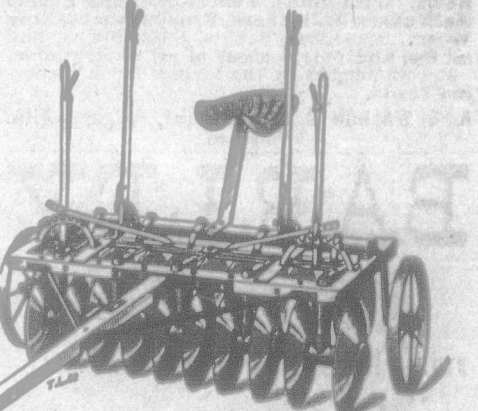

PATENT IMPROVED DOUBLE DISC HARROW
Patented Oct. 17, 1893.

Manufactured at Beamsville Agricultural Implement, Engine and Boiler Works. Write for Prices, Circulars, etc., to **H. TALLMAN, 4-t-om Beamsville.**