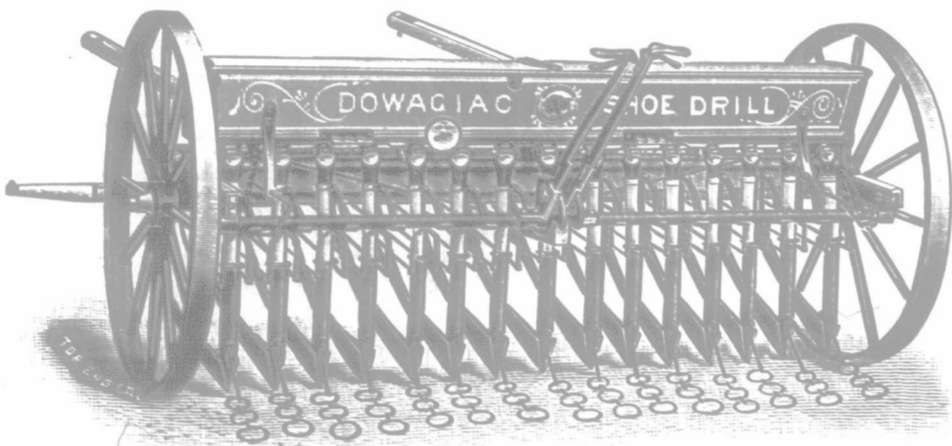

# SHOPPING BY MAIL

Is made easy on application to

## The Hudson's Bay Stores.

Made in Canada by Expert Canadian Workmen.

On the Dowagiac Pattern, but with parts strengthened and improved.

### The STEVENS MFG. CO.'S SHOE DRILL

Undoubtedly the best grain seeder made. Specially adapted for use in Canadian Northwest.

**WHAT IT DOES :**

Works perfectly in wet as well as dry ground.  
 Presses down stubble and trash and passes over.  
 Makes furrows to any desired depth.  
 Cuts sod or prairie ground better than any other device.  
 Seed deposited at bottom of furrow—cannot be blown away.  
 Makes furrows close together, utilizing all ground.

**WHAT IT IS MADE OF :**

The best material in every respect.  
 The best plow-share steel for shoes.  
 Best tempered steel for springs.  
 Malleable iron for all light castings.  
 Main frame of angle iron, trussed and braced, and practically unbreakable.  
 Poles and all other parts of wood made of thoroughly-seasoned stuff.  
 Wheels with solid hub, hickory spokes, ash rims and three-inch tires.  
 In workmanship and material cannot be surpassed.