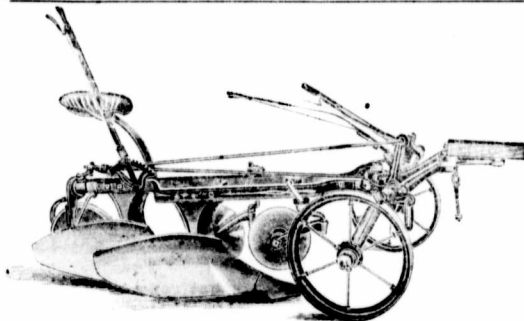

Ontario Riding Plow

This plow has a lighter draft than any other plow doing the same work.

It is the simplest plow made and can be run by any man, woman, boy or girl who knows how to manage a team.

We make single and double Riding Plows with mould-boards adapted for any soil and cutting any width of furrow.

For Manitoba, or for use in light mucky soil any where, we make a special plow cutting an unusual wide furrow and with a rear high lift.

ASK FOR CATALOGUE

THE PERRIN PLOW COMPANY, Limited
SMITH'S FALLS, ONTARIO

Always Mention **THE FARMING WORLD** when writing to Advertisers