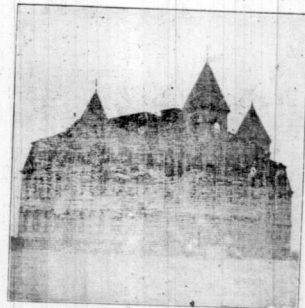

# A Number of The Beautiful Homes in Lunenburg

RESIDENCE OF CAPTAIN RICHARD SILVER

RESIDENCE OF CAPTAIN C. IVERSON

RESIDENCE OF F. G. SMITH, Front View

RESIDENCE OF WM. DUFF, M. P.

RESIDENCE OF F. G. SMITH, Side View

RESIDENCE OF H. H. MACINTOSH

LUNENBURG'S POST OFFICE

Sycamore Tree on the property of S. A. Chesley

LUNENBURG'S ACADEMY