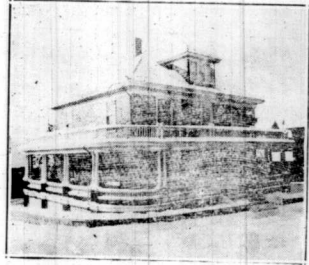

# A Number of The Beautiful Homes in Lunenburg

RESIDENCE OF CAPTAIN RICHARD SILVER

RESIDENCE OF CAPTAIN C. IVERSON

RESIDENCE OF F. G. SMITH, Front View

RESIDENCE OF WM. DUFF, M. P.

RESIDENCE OF F. G. SMITH, Side View

RESIDENCE OF H. H. MACINTOSH

LUNENBURG'S POST OFFICE

Sycamore Tree on the property of S. A. Chesley

LUNENBURG'S ACADEMY