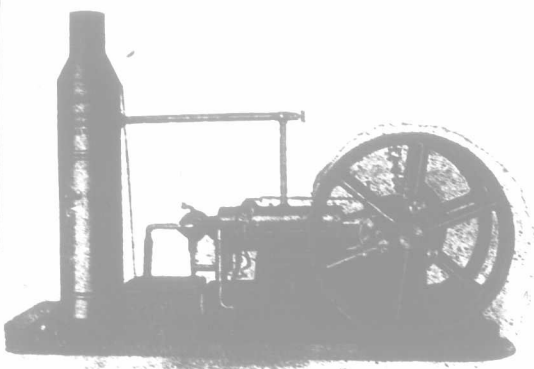

IDEAL GASOLINE ENGINES

1 1/2 TO 40 HORSE-POWER.

Windmills,
Grain Grinders,
Pumps,
Tanks,
Water Boxes,
Concrete Mixers,
Etc., Etc.

SEND FOR CATALOGUE.

Goold, Shapley & Muir Co., Limited
BRANTFORD, CANADA.

POLES OF STERLING QUALITY

Michigan White Cedar
W. C. STERLING & SON COMPANY
Oldest Cedar Pole Firm in Business

Producers for 30 Years
MONROE, MICHIGAN

1880

1910

DR. GORDON C. HEWITT, Dominion Entomologist, says, referring to the infantile death rate from intestinal diseases and diarrhoea spread by the house fly, he believes that the so-called harmless fly is yearly causing the death of thousands of infants, as well as spreading the germs of typhoid fever.

WILSON'S Fly Pads

are the only thing that will rid your house of these dangerous pests.

Thorough Spraying With "VANCO" Lead Arsenate

will hold in check the Codling Moths, the potato Bugs and all the other leaf-eating insects that take such heavy tolls on your crops.

"VANCO" Lead Arsenate is sure death to the bugs, and it sticks so well that one spraying will retain its effectiveness far longer than if Paris Green were used.

It is easy to spray thoroughly with "VANCO" Lead Arsenate because it does not settle quickly in the spray tank, does not clog the nozzles, and shows so plainly on the foliage that you can tell when you have covered the whole tree or plant.

Price 10c. to 13c. per lb. according to quantity.

"VANCO" Spray Chemicals are High in Quality and Lowest in price. Made in Canada, by practical men, and offered on their record.

Club your orders and save on freight

Write for our Booklet on Spraying. 14

Chemical Laboratories Limited
126-136 Van Horne Street, Toronto.

Richelieu & Ontario Navigation Co.

The delightful fresh-water trip from "Niagara to the sea."

Steamers "Toronto" and "Kingston" leave Toronto at 3:00 p.m. daily for Charlotte (port of Rochester), 1,000 Islands, "Shooting the Rapids," Montreal, Quebec and Saguenay River.

Steamer "Belleville" leaves Hamilton at 12:00 noon and Toronto 7:30 p.m. every Tuesday for Bay of Quinte, Montreal and intermediate points.

For tickets and berth reservations apply to local agents, or write:

H. FOSTER CHAFFEE, A. G. P. A.,
Toronto, Ont.

CIDER PRESSES

THE ORIGINAL M.T. GILEAD HYDRAULIC PRESS produces more cider from less apples than any other and is a

BIG MONEY MAKER

Sizes 10 to 400 barrels daily, hand or power. Presses for all purposes, also cider evaporators, apple-butter cookers, vinegar generators, etc. Catalog free. We are manufacturers, not jobbers.

GOES LIKE SIXTY SELLS LIKE SIXTY SELLS FOR $65

GILSON GASOLINE ENGINE

GILSON MFG. CO., 150 York St., GUELPH, ONT.