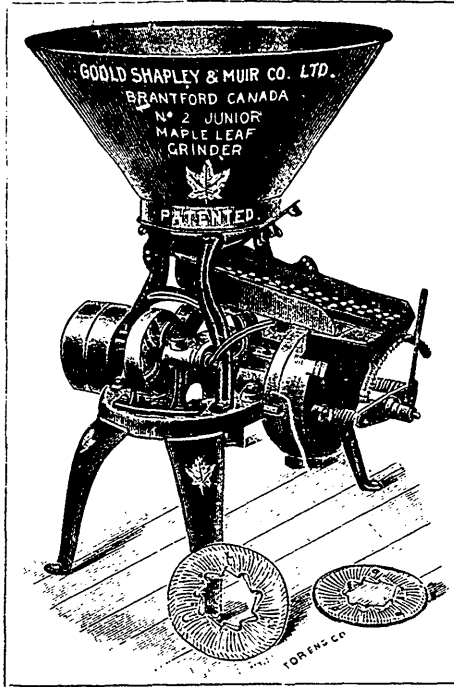

....A PERFECT GRAIN GRINDER....

The Patent Ball-Bearing

Junior Maple Leaf Grinder

WITH 8-INCH SINGLE BURRS.

MANY IN USE AND WORKING SUCCESSFULLY

The Junior Maple Leaf is especially adapted for Wind Mill, Horse or Tread Power, or any other power less than 8 or 10 horse.

It is supplied with two sets of Grinding Burrs, one for coarse grain and general purposes, and the other for hard grain and fine work.

The Patent Ball-Bearing takes the heavy back pressure of the burrs when at work, and greatly lessens the friction. In consequence the Grinder will do more with a given power than any other.