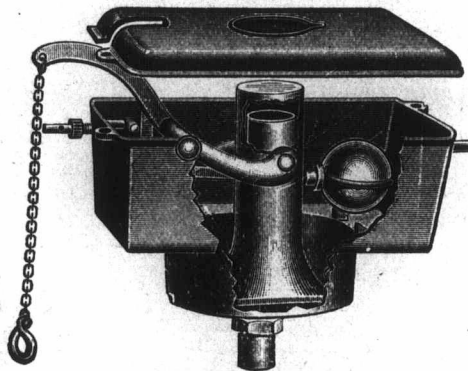

and show a 3½ dwt. 9-ct., 4½ dwt.  
18-ct., and 5 dwt. 22-ct. WEDDING  
RING of each shape, and section  
of same.

Order Shapes under Name given. Names in Rings indicate Shapes. All Made to Order.

**Dart Spring & Safe Company**

For Water Closet Cisterns and Pumps, etc.

**LANGLEY, Near  
Birmingham, Eng,**

Special Prices to Canadians under New Tariff, 33 1-3 per cent. in favour of Great Britain.

**DOCKS!**

ESTABLISHED 1820.  
Telegraphic Address—"Nightingale, Walsall,