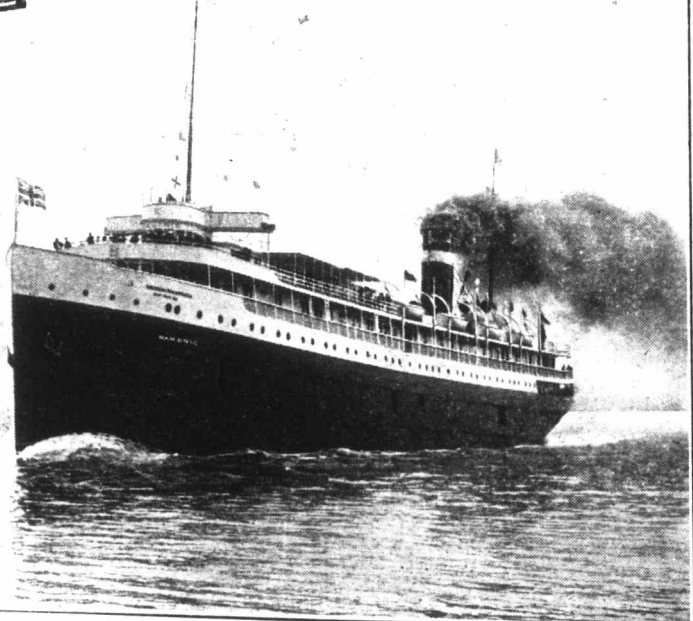

"That Georgian Bay Trip"

to Mackinac Island, S. S. Marie and way Ports, via North Channel.

Sailings from Collingwood and Owen Sound, Tuesdays, Thursdays and Saturdays.

"Among the 30,000 Islands"

Effective June 16th—Daily Service, Sunday excepted, between Parry Sound, Penetang and way ports. Special Grand Trunk Service between Toronto & Penetang