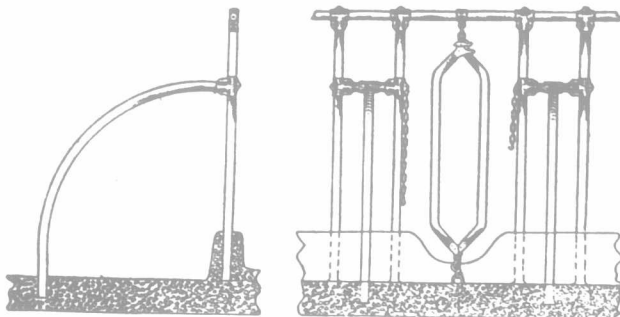

STEEL STALLS AND STANCHIONS

The most successful dairymen now realize that the only way to secure the largest returns from their dairy herds is to provide for them the cleanest and most sanitary surroundings. Wooden stalls and mangers often become saturated with offensive odors and prevent the purity that dairy stables should have.

Louden's Tubular Steel Stalls

and stanchions are being used in an increasingly large number of stables, and give perfect satisfaction. The stalls are made of tubular steel, 1 1/2 inches inside diameter, fastened together with malleable iron couplings. They are very strong, perfectly sanitary, and are easily erected. Both stalls and stanchions are finished in aluminum, thus giving the stable a bright and cheerful appearance.

For particulars, plans, estimates, etc., write:

LOUDEN MACHINERY CO., Guelph, Ontario
Manufacturers of Hay Tools, Feed and Litter Carriers, Barn-door Hangers, etc.