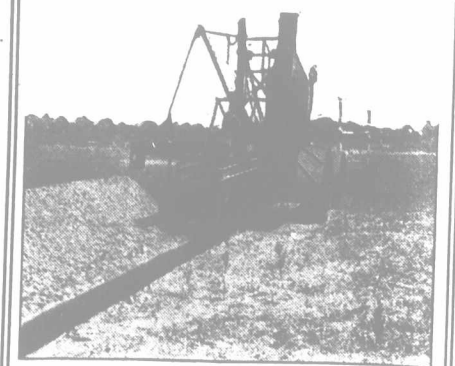

ONE MAN MADE $2,500 IN A SINGLE SEASON.

THE BUCKEYE TRACTION DITCHER did this for one man. What has been done by one man can be done by you. This machine, of small first cost, will more than pay for itself in a season's time.

Farmers are just beginning to appreciate the advantage of tiled land. They know that tiled land bears greater crops and brings greater profits. They know that BUCKEYE ditches are the best, and you, with a BUCKEYE TRACTION DITCHER, have no trouble in finding work with a machine that cuts 100 to 150 rods a day, at a saving of from 25% to 50% over the old method.

The BUCKEYE is so simple in operation that anyone can run it. It only requires two men to operate the steam machine, and only one man and a boy can operate the gasoline machine. This is your opportunity to make money.

Write at once for catalogue T.

The Buckeye Traction Ditcher Co.
FINDLAY, OHIO.