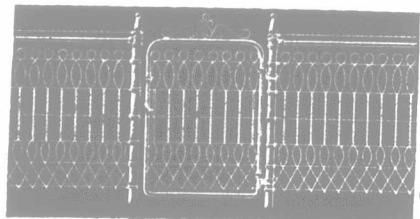

Bell PIPE TONE Organs

THE MOST SATISFACTORY ORGANS

FOR HOME USE

IN BUYING A

Bell Organ

you secure one with the charming tone of a pipe organ, and at a price that will please you. Buy a Bell and get the best made. We are the only makers of the patent Pipe Tone Reed Coils. Send for free catalogue No. 40.

The BELL Piano & Organ Co. GUELPH, (Limited.) ONTARIO
Largest Makers of Pianos, Organs and Playerpianos in Canada.

160 Acres of Land for the Settlers

Large areas of rich agricultural lands, convenient to railways, are now available for settlement in Northern Ontario. The soil is rich and productive, and covered with valuable timber.

For full information regarding homestead regulations and special colonization rates to settlers, write:

The Director of Colonization,
DEPARTMENT OF AGRICULTURE,
TORONTO.

Cyclone Wire Fences

STYLE M COMPLETE ON IRON POSTS.

Write for fully illustrated catalogue, showing our many styles of ornamental and farm fences and gates.

The Cyclone Woven Wire Fence Co., Ltd.
Head Office: 1170 Dundas St., Toronto, Ont.
137 Youville Sq., Montreal, Que.

ATTENTION Talking-Machine Owners!

We want to send to every owner of an Edison, Victor or Columbia Talking Machine a complete record catalogue free of any cost.

We ship records anywhere by next mail following order received.

Order records by serial number, and enclose Post Office order for amount of purchase. Phonograph catalogue sent on request.

WILLIAMS PIANO CO'Y Limited
194 Dundas Street, London, Ont.

Don't Throw it Away. Does Your Granite Dish or Hot Water Bag Leak?

USE **MENDETS** PATENT PATCH

They mend all leaks in all utensils—tin, brass, copper, granite, hot water bags, etc. No solder, cement or rivet. Anyone can use them: fit any surface, two million in use. Send for sample pkg., 10c. COMPLETE PACKAGE ASSORTED SIZES, 25c. POSTPAID. Agents wanted. Collette Mfg. Co., Dept. R, Collingwood, Ont.